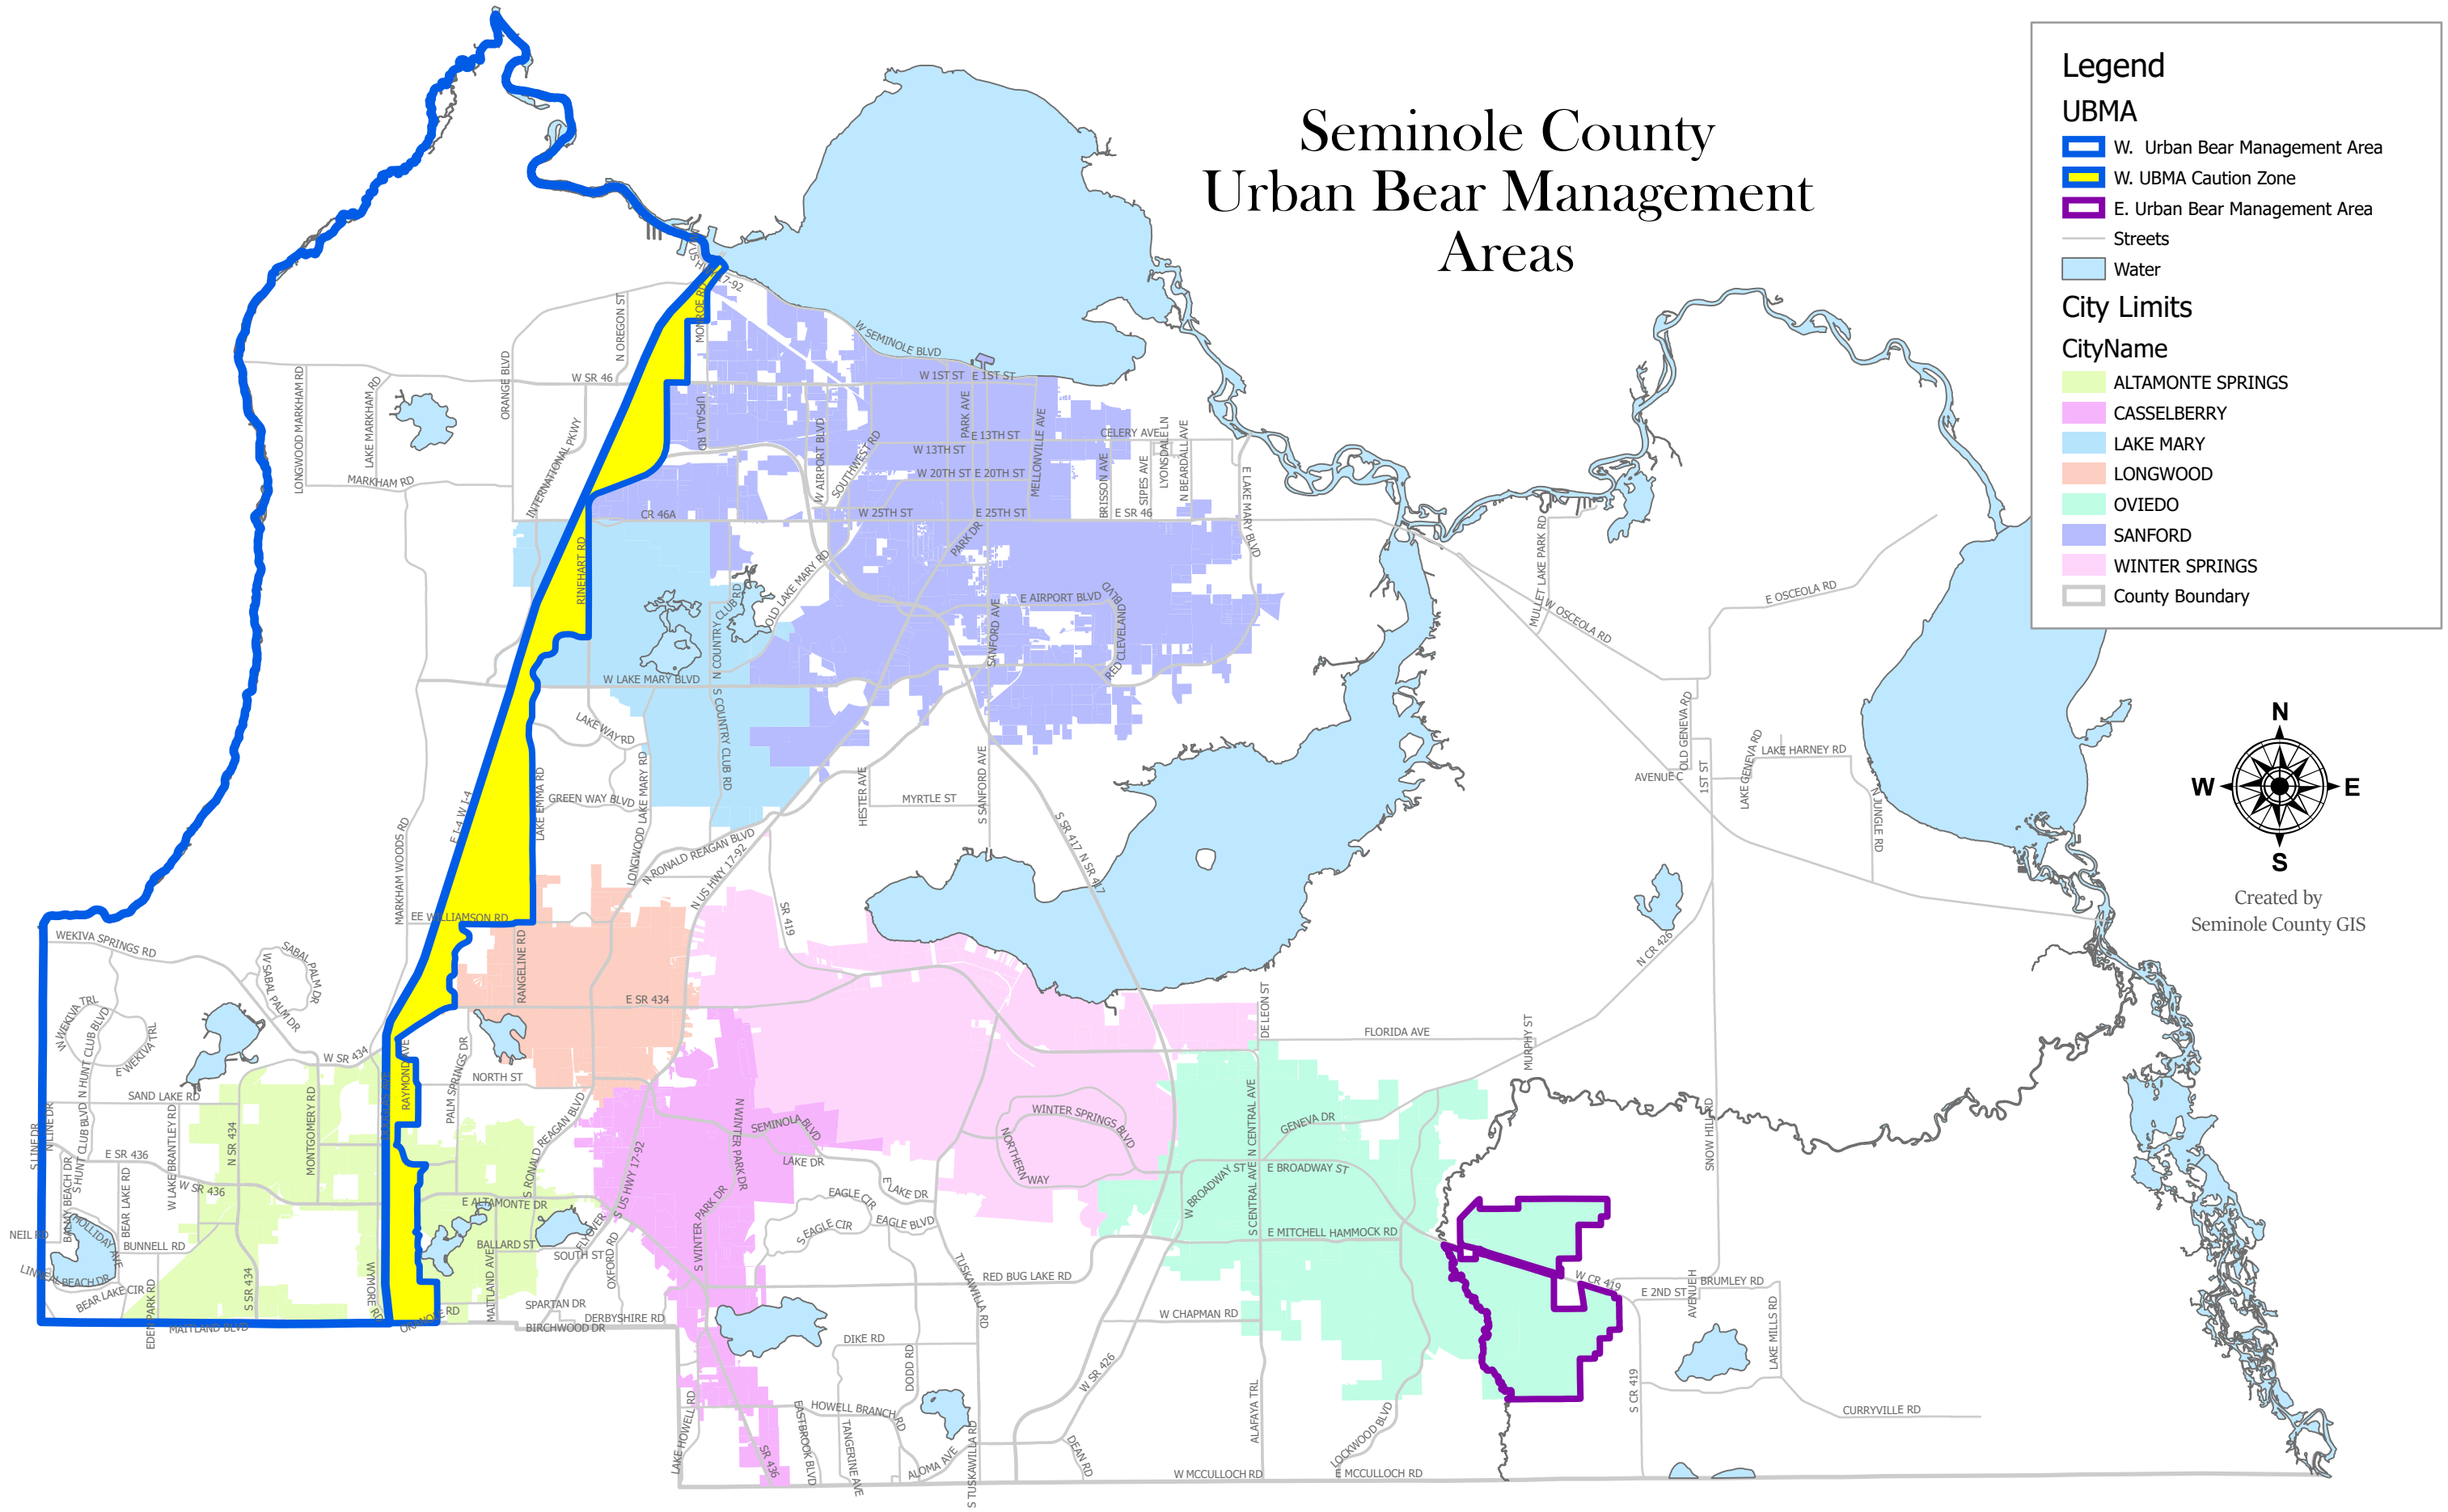

Seminole County Urban Bear Management Areas

Legend

UBMA

- W. Urban Bear Management Area
- W. UBMA Caution Zone
- E. Urban Bear Management Area
- Streets
- Water

City Limits

CityName

- ALTAMONTE SPRINGS
- CASSELBERRY
- LAKE MARY
- LONGWOOD
- OVIEDO
- SANFORD
- WINTER SPRINGS
- County Boundary

Created by
Seminole County GIS