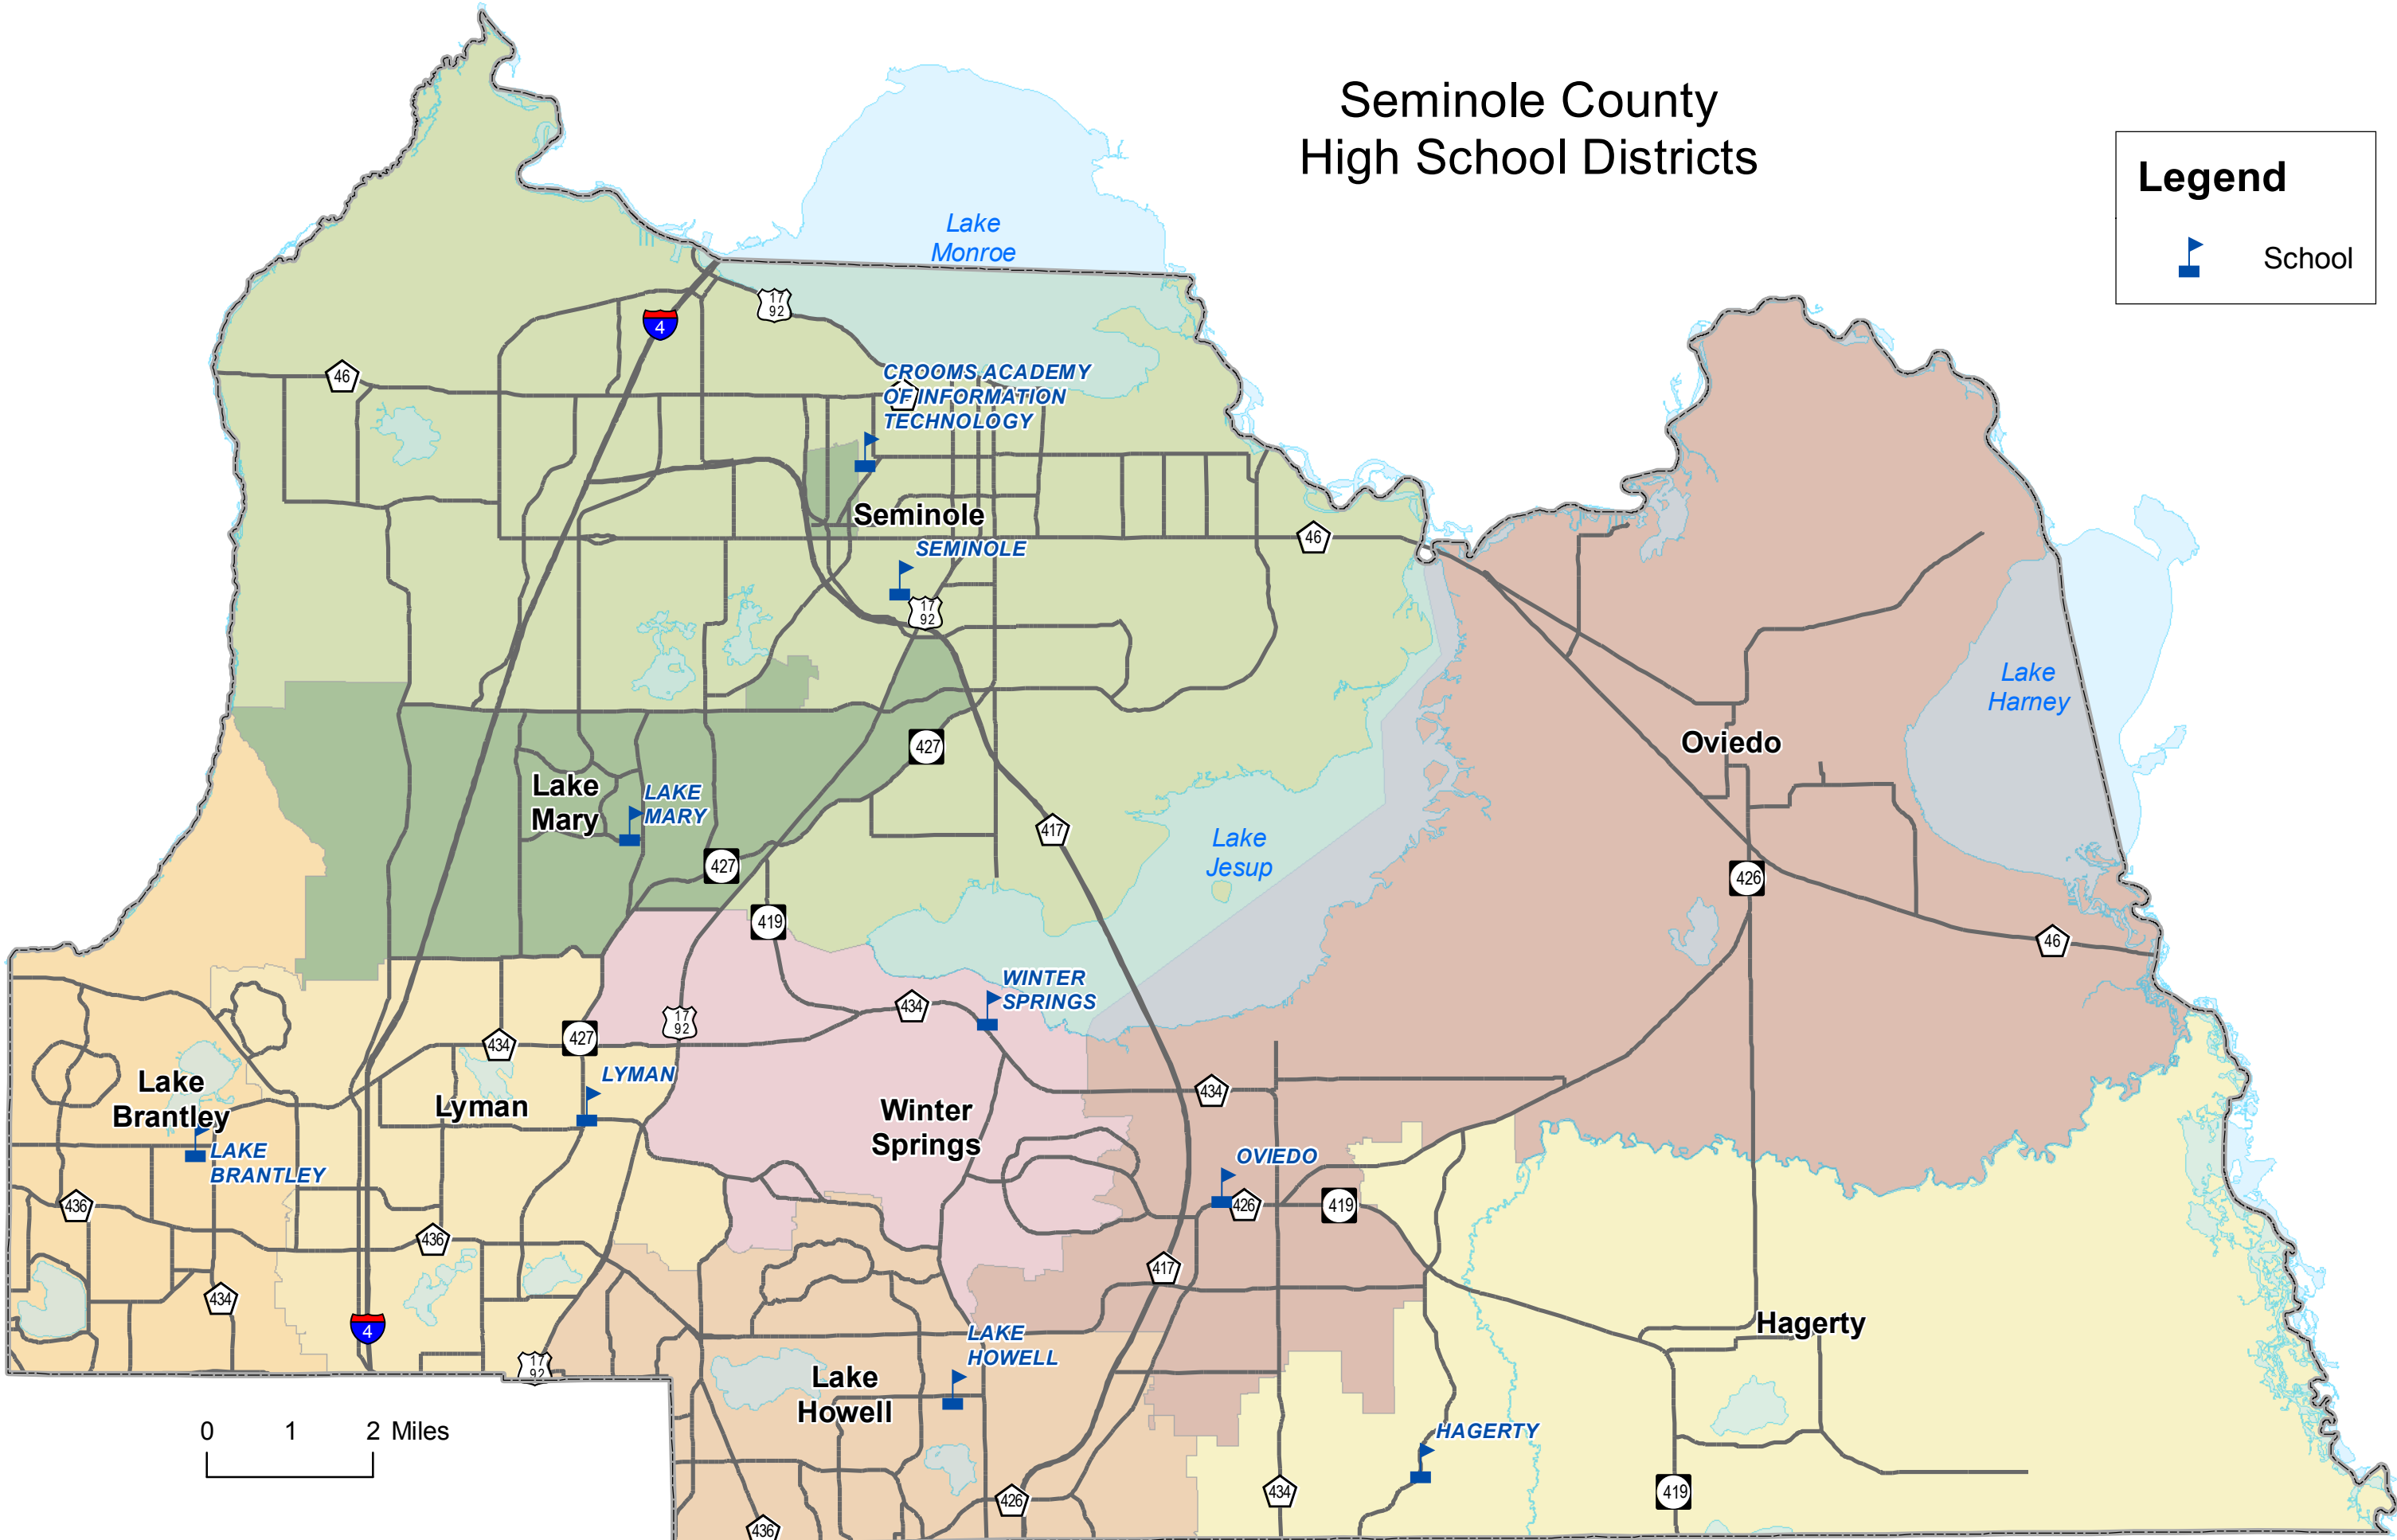

Seminole County High School Districts

Legend

 School

0 1 2 Miles