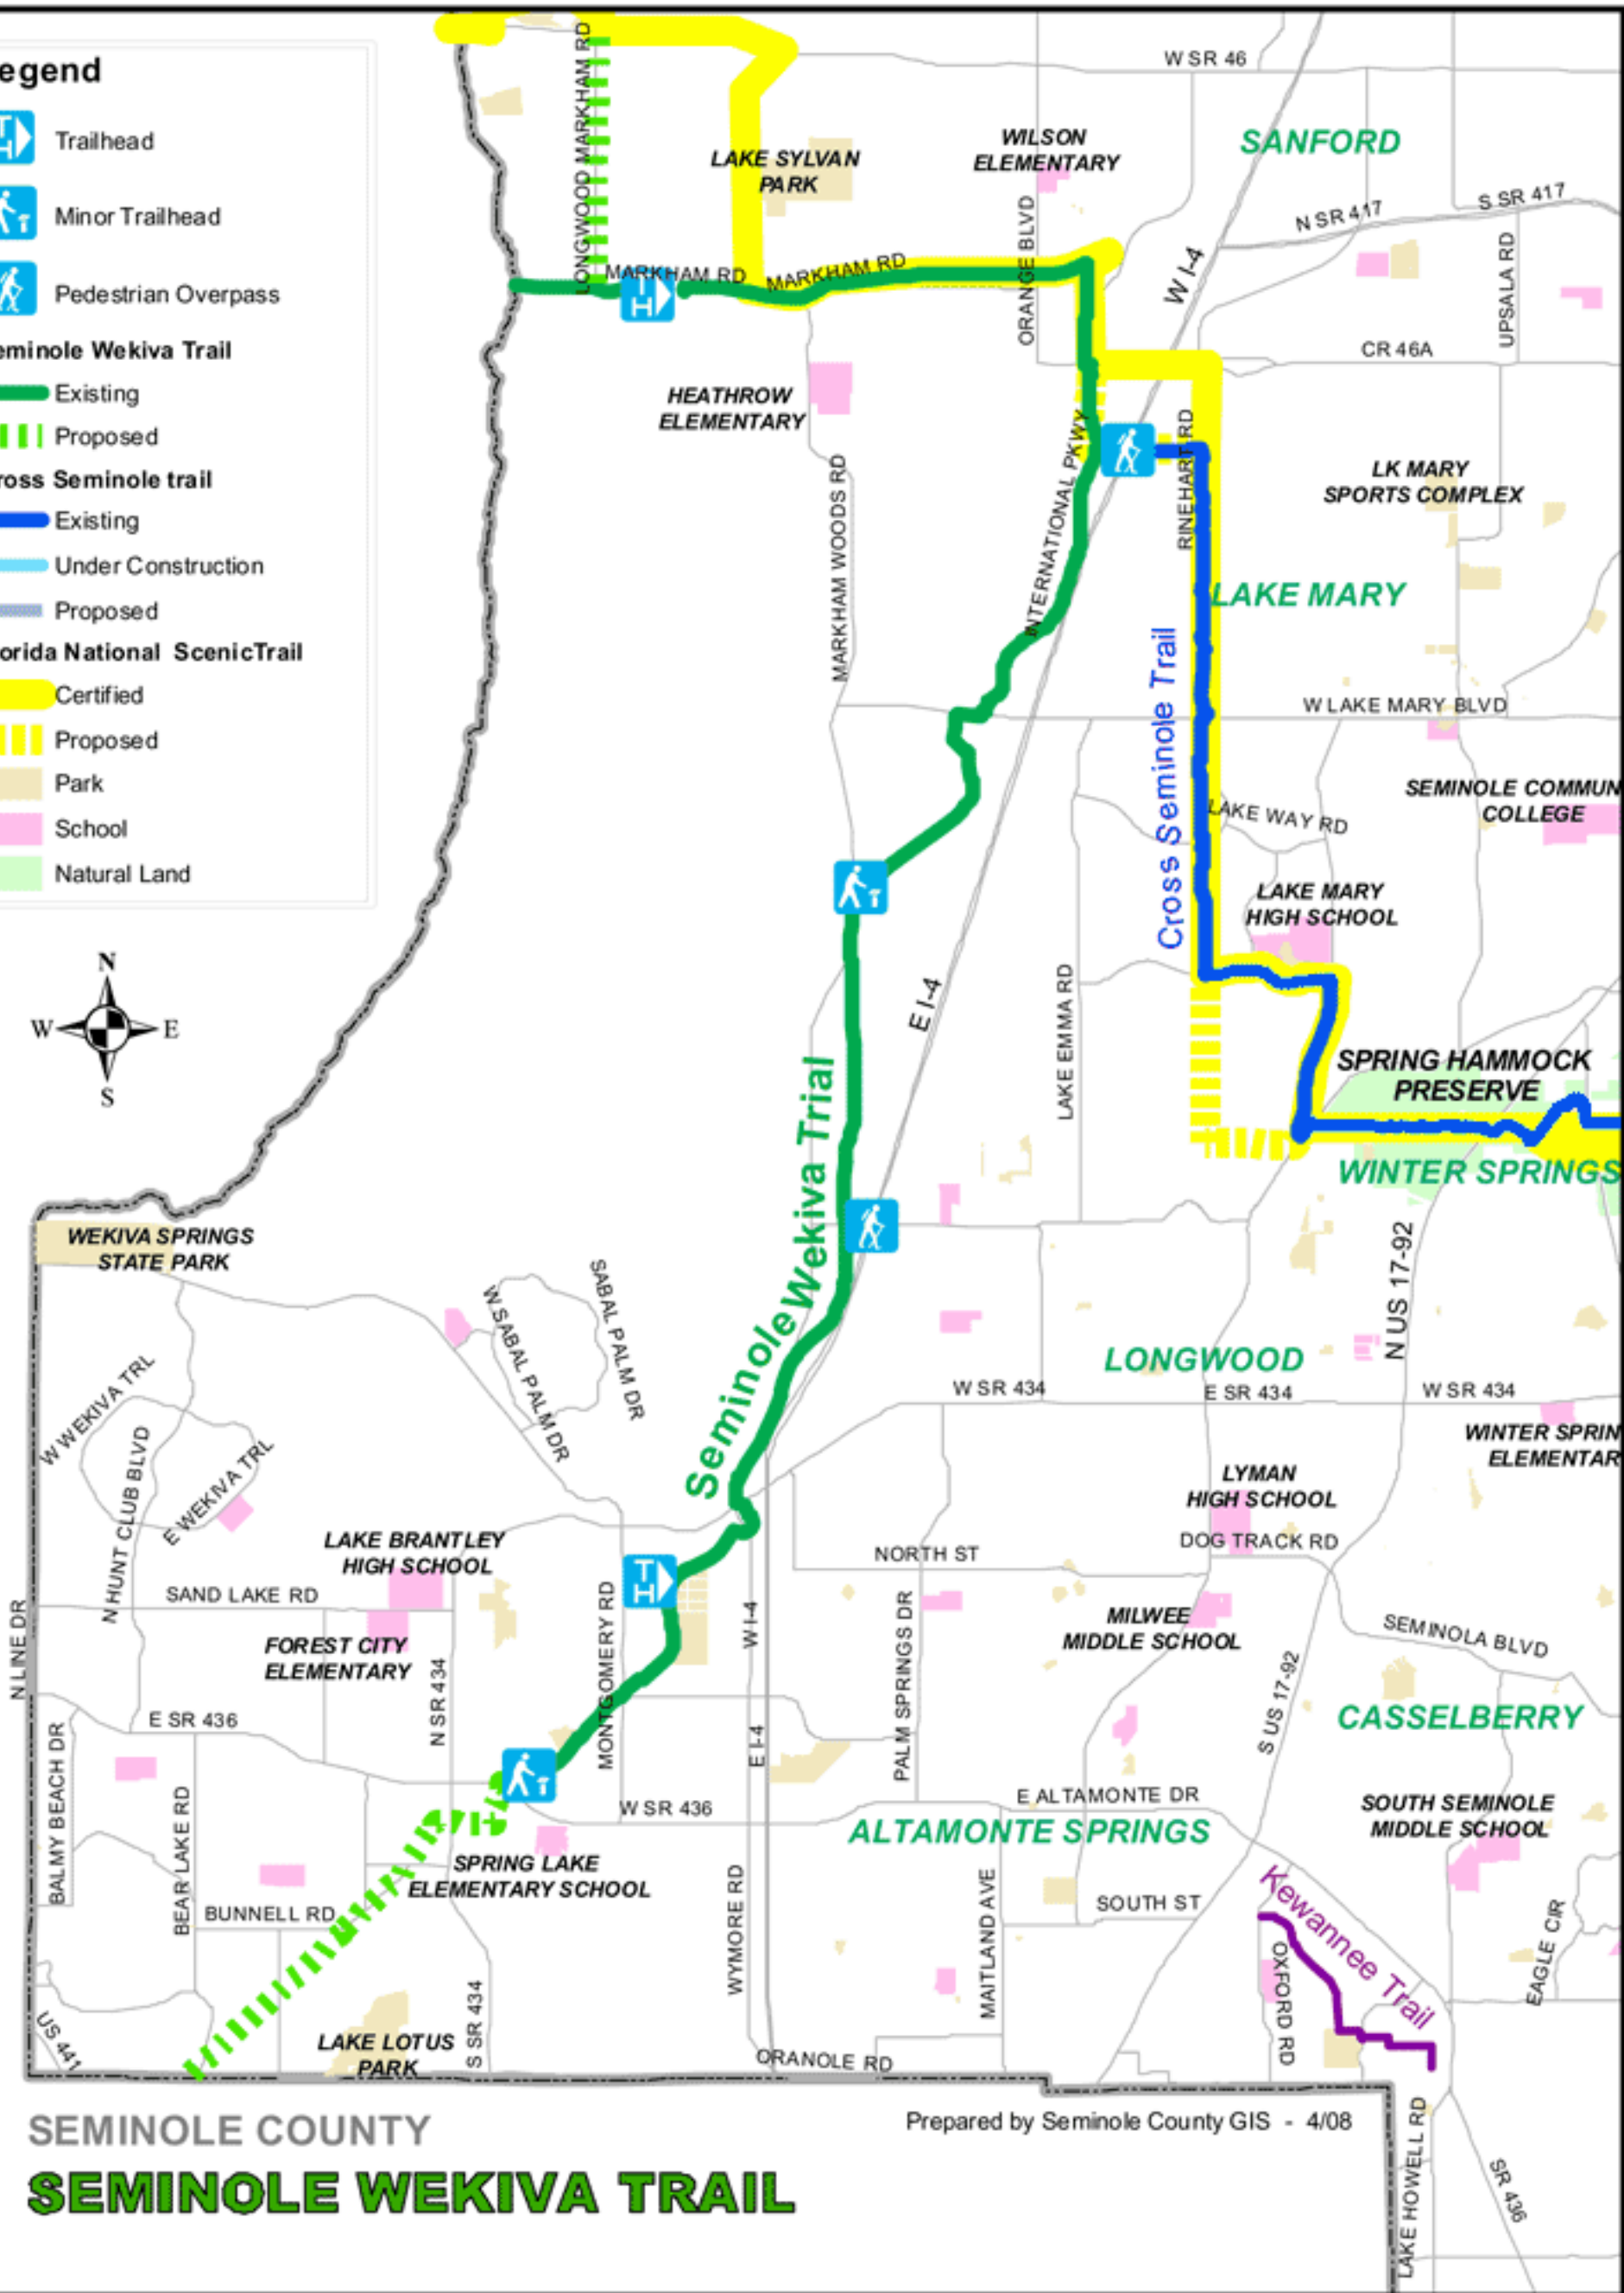

Legend

- Trailhead
- Minor Trailhead
- Pedestrian Overpass

Seminole Wekiva Trail

- Existing
- Proposed

Cross Seminole trail

- Existing
- Under Construction
- Proposed

Florida National Scenic Trail

- Certified
- Proposed
- Park
- School
- Natural Land

SEMINOLE COUNTY

SEMINOLE WEKIVA TRAIL

Prepared by Seminole County GIS - 4/08