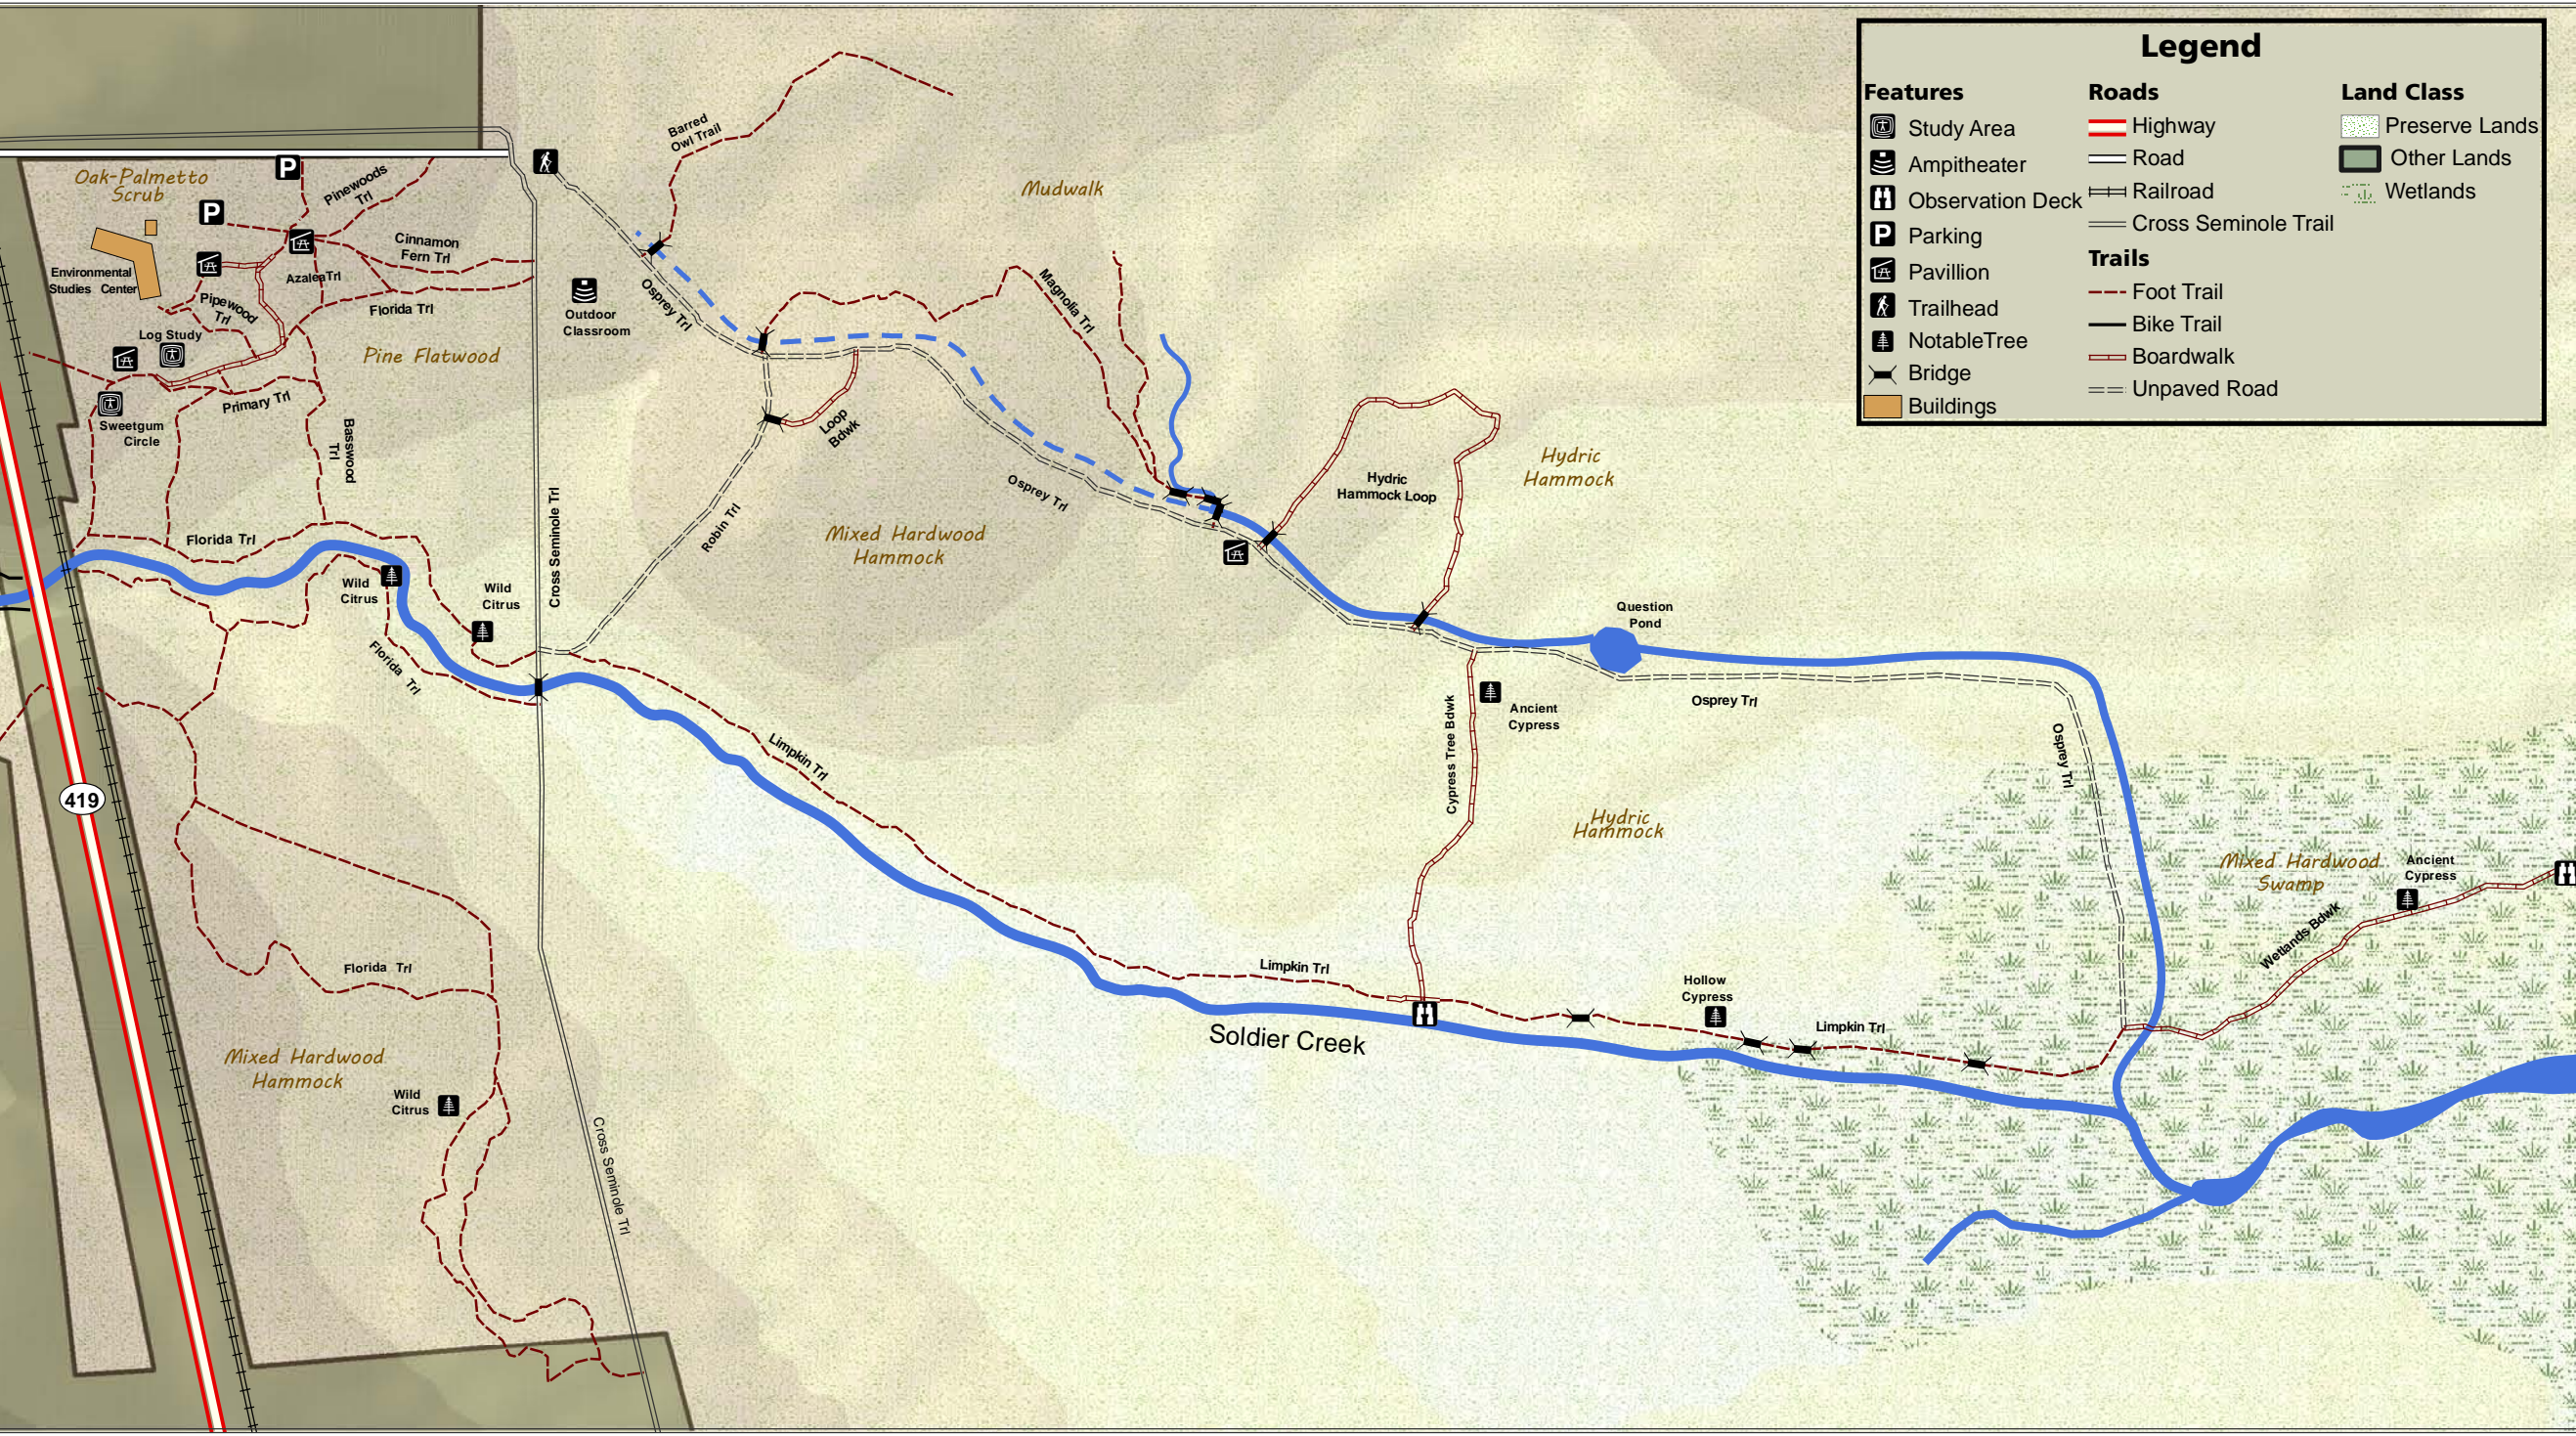

Legend

Features	Roads	Land Class
Study Area	Highway	Preserve Lands
Amphitheater	Road	Other Lands
Observation Deck	Railroad	Wetlands
Parking	Cross Seminole Trail	
Pavillion	Trails	
Trailhead	Foot Trail	
Notable Tree	Bike Trail	
Bridge	Boardwalk	
Buildings	Unpaved Road	

This product is for informational purposes only. Users of this information should review or consult primary data and information sources to ascertain the usability of the information.

Spring Hammock Preserve Trail Map