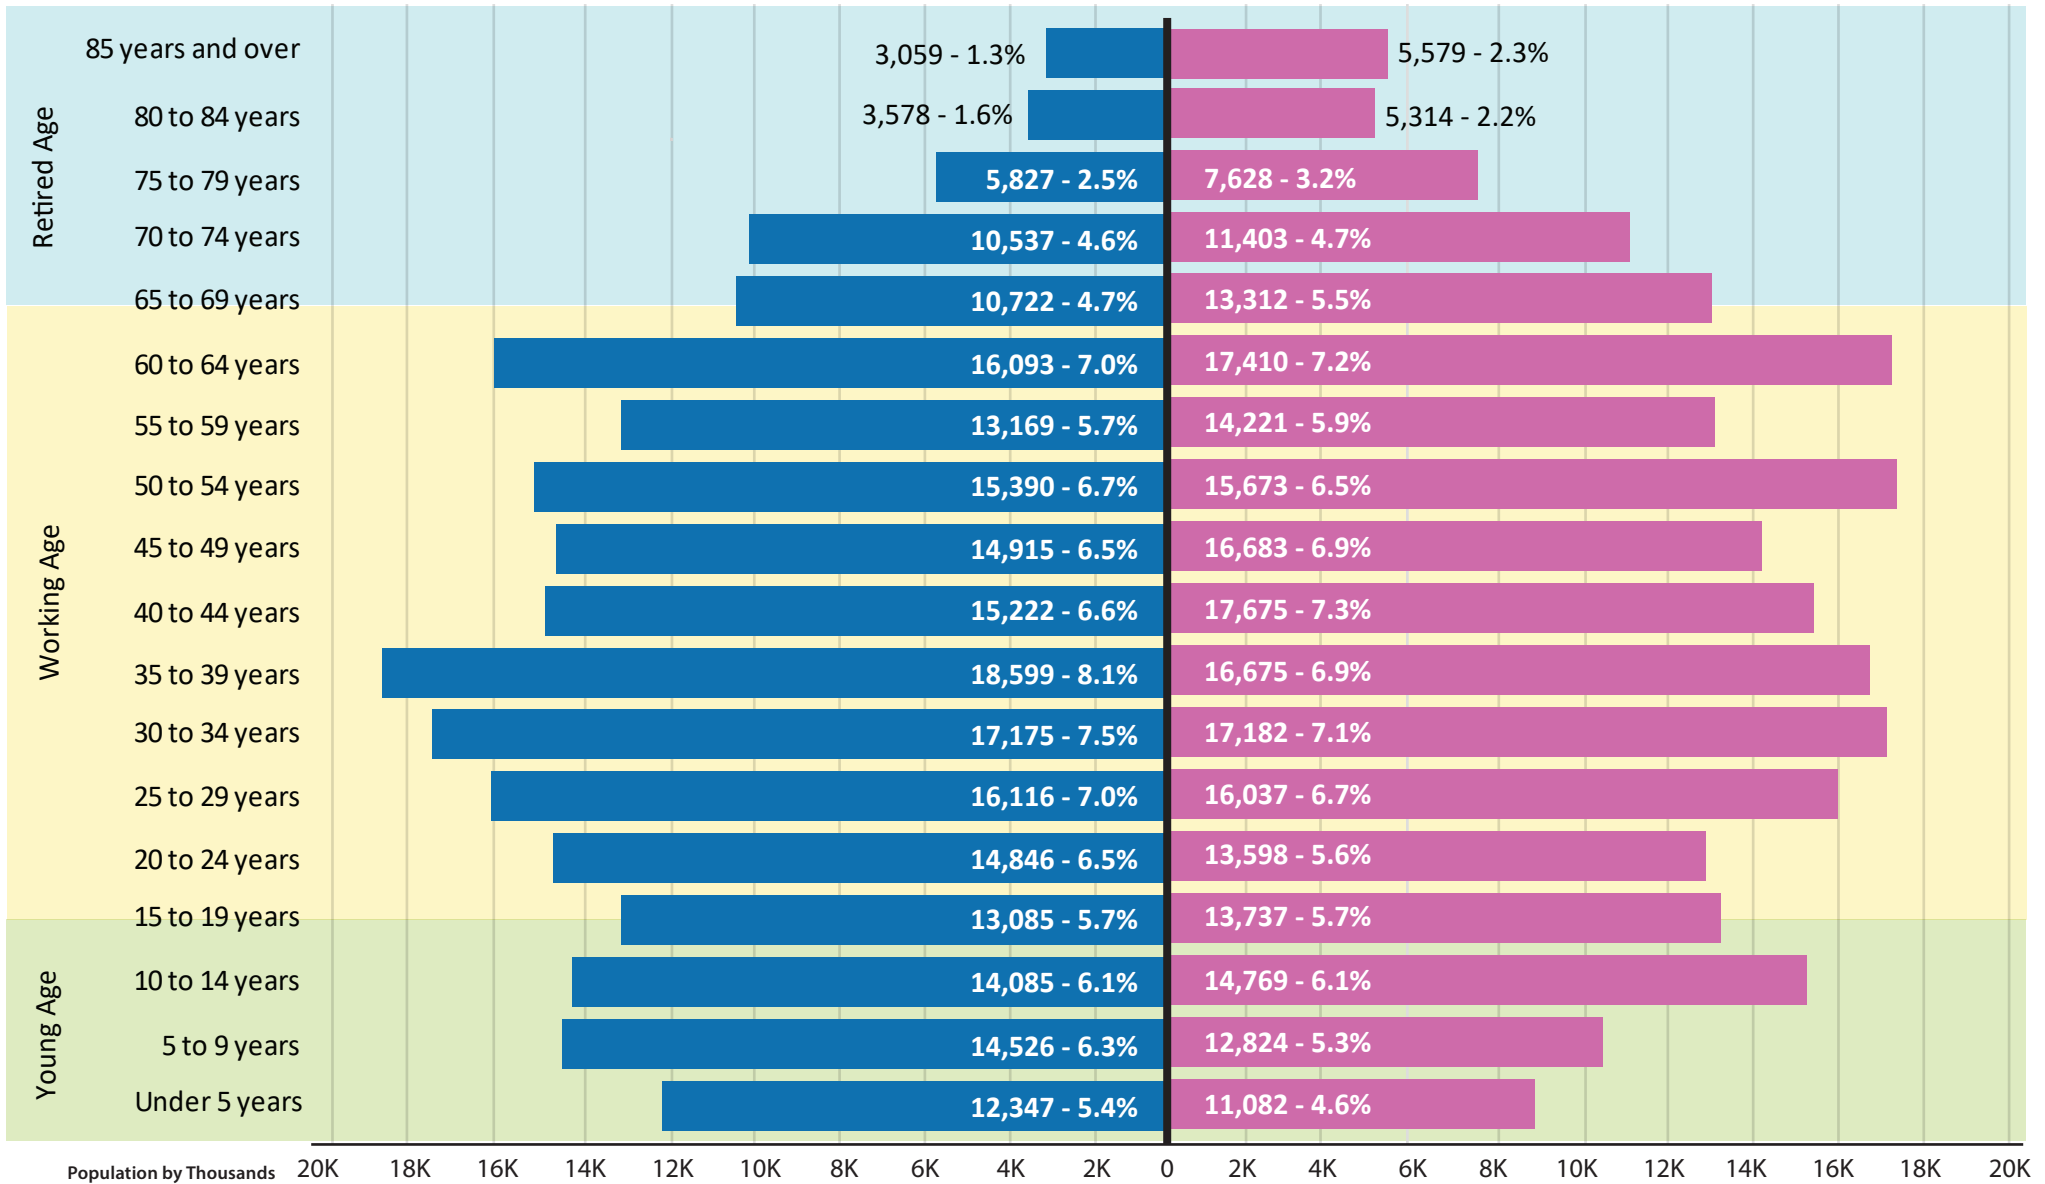

# Seminole County Population Pyramid 2021 Estimates

2021 American Community Survey Population Estimate: 470,093 • Official 2020 Census Total Population: 470,856

Difference of 763 People

*Estimates are based on change in birth, death, and migration rates.*

*For future updates of this Population Pyramid by the U.S. Census Bureau, please view [Seminole County, Florida Profile-Populations and People](#)*