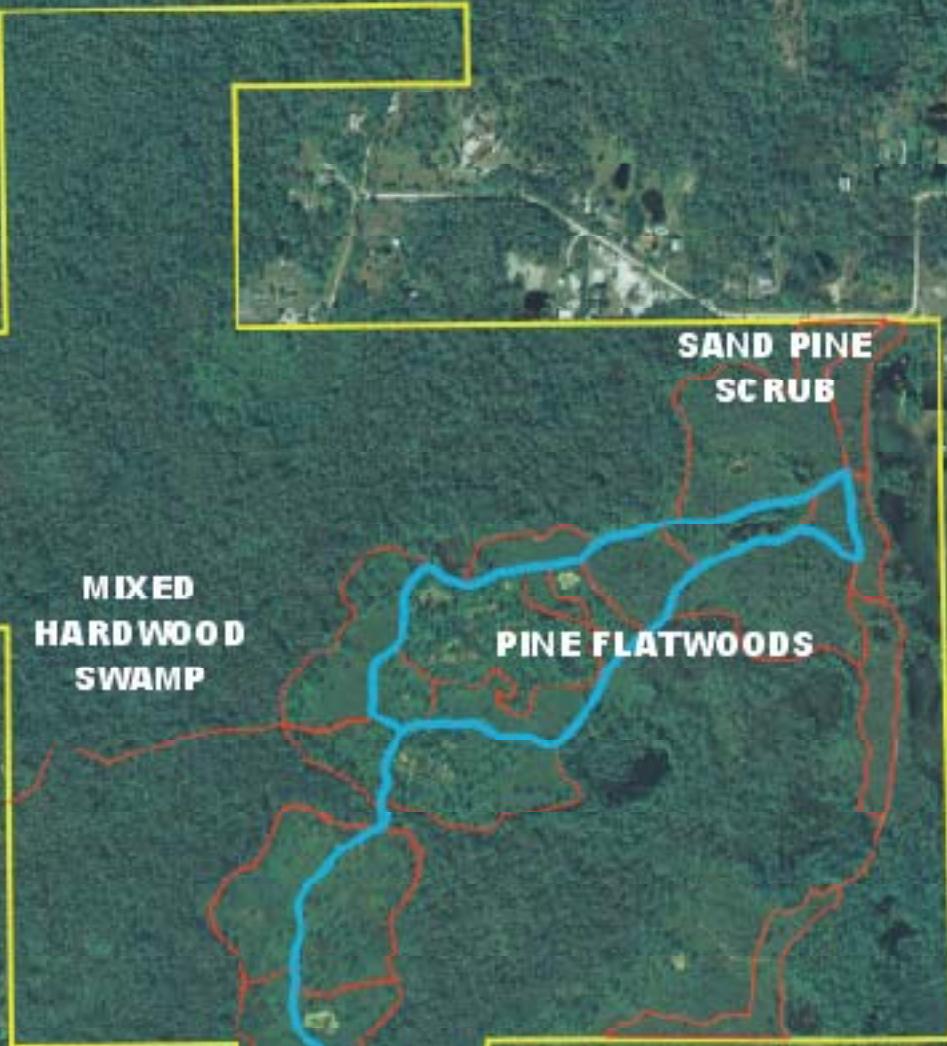

BLACK HAMMOCK WILDERNESS AREA

**PARKING
AREA**

1:12,194