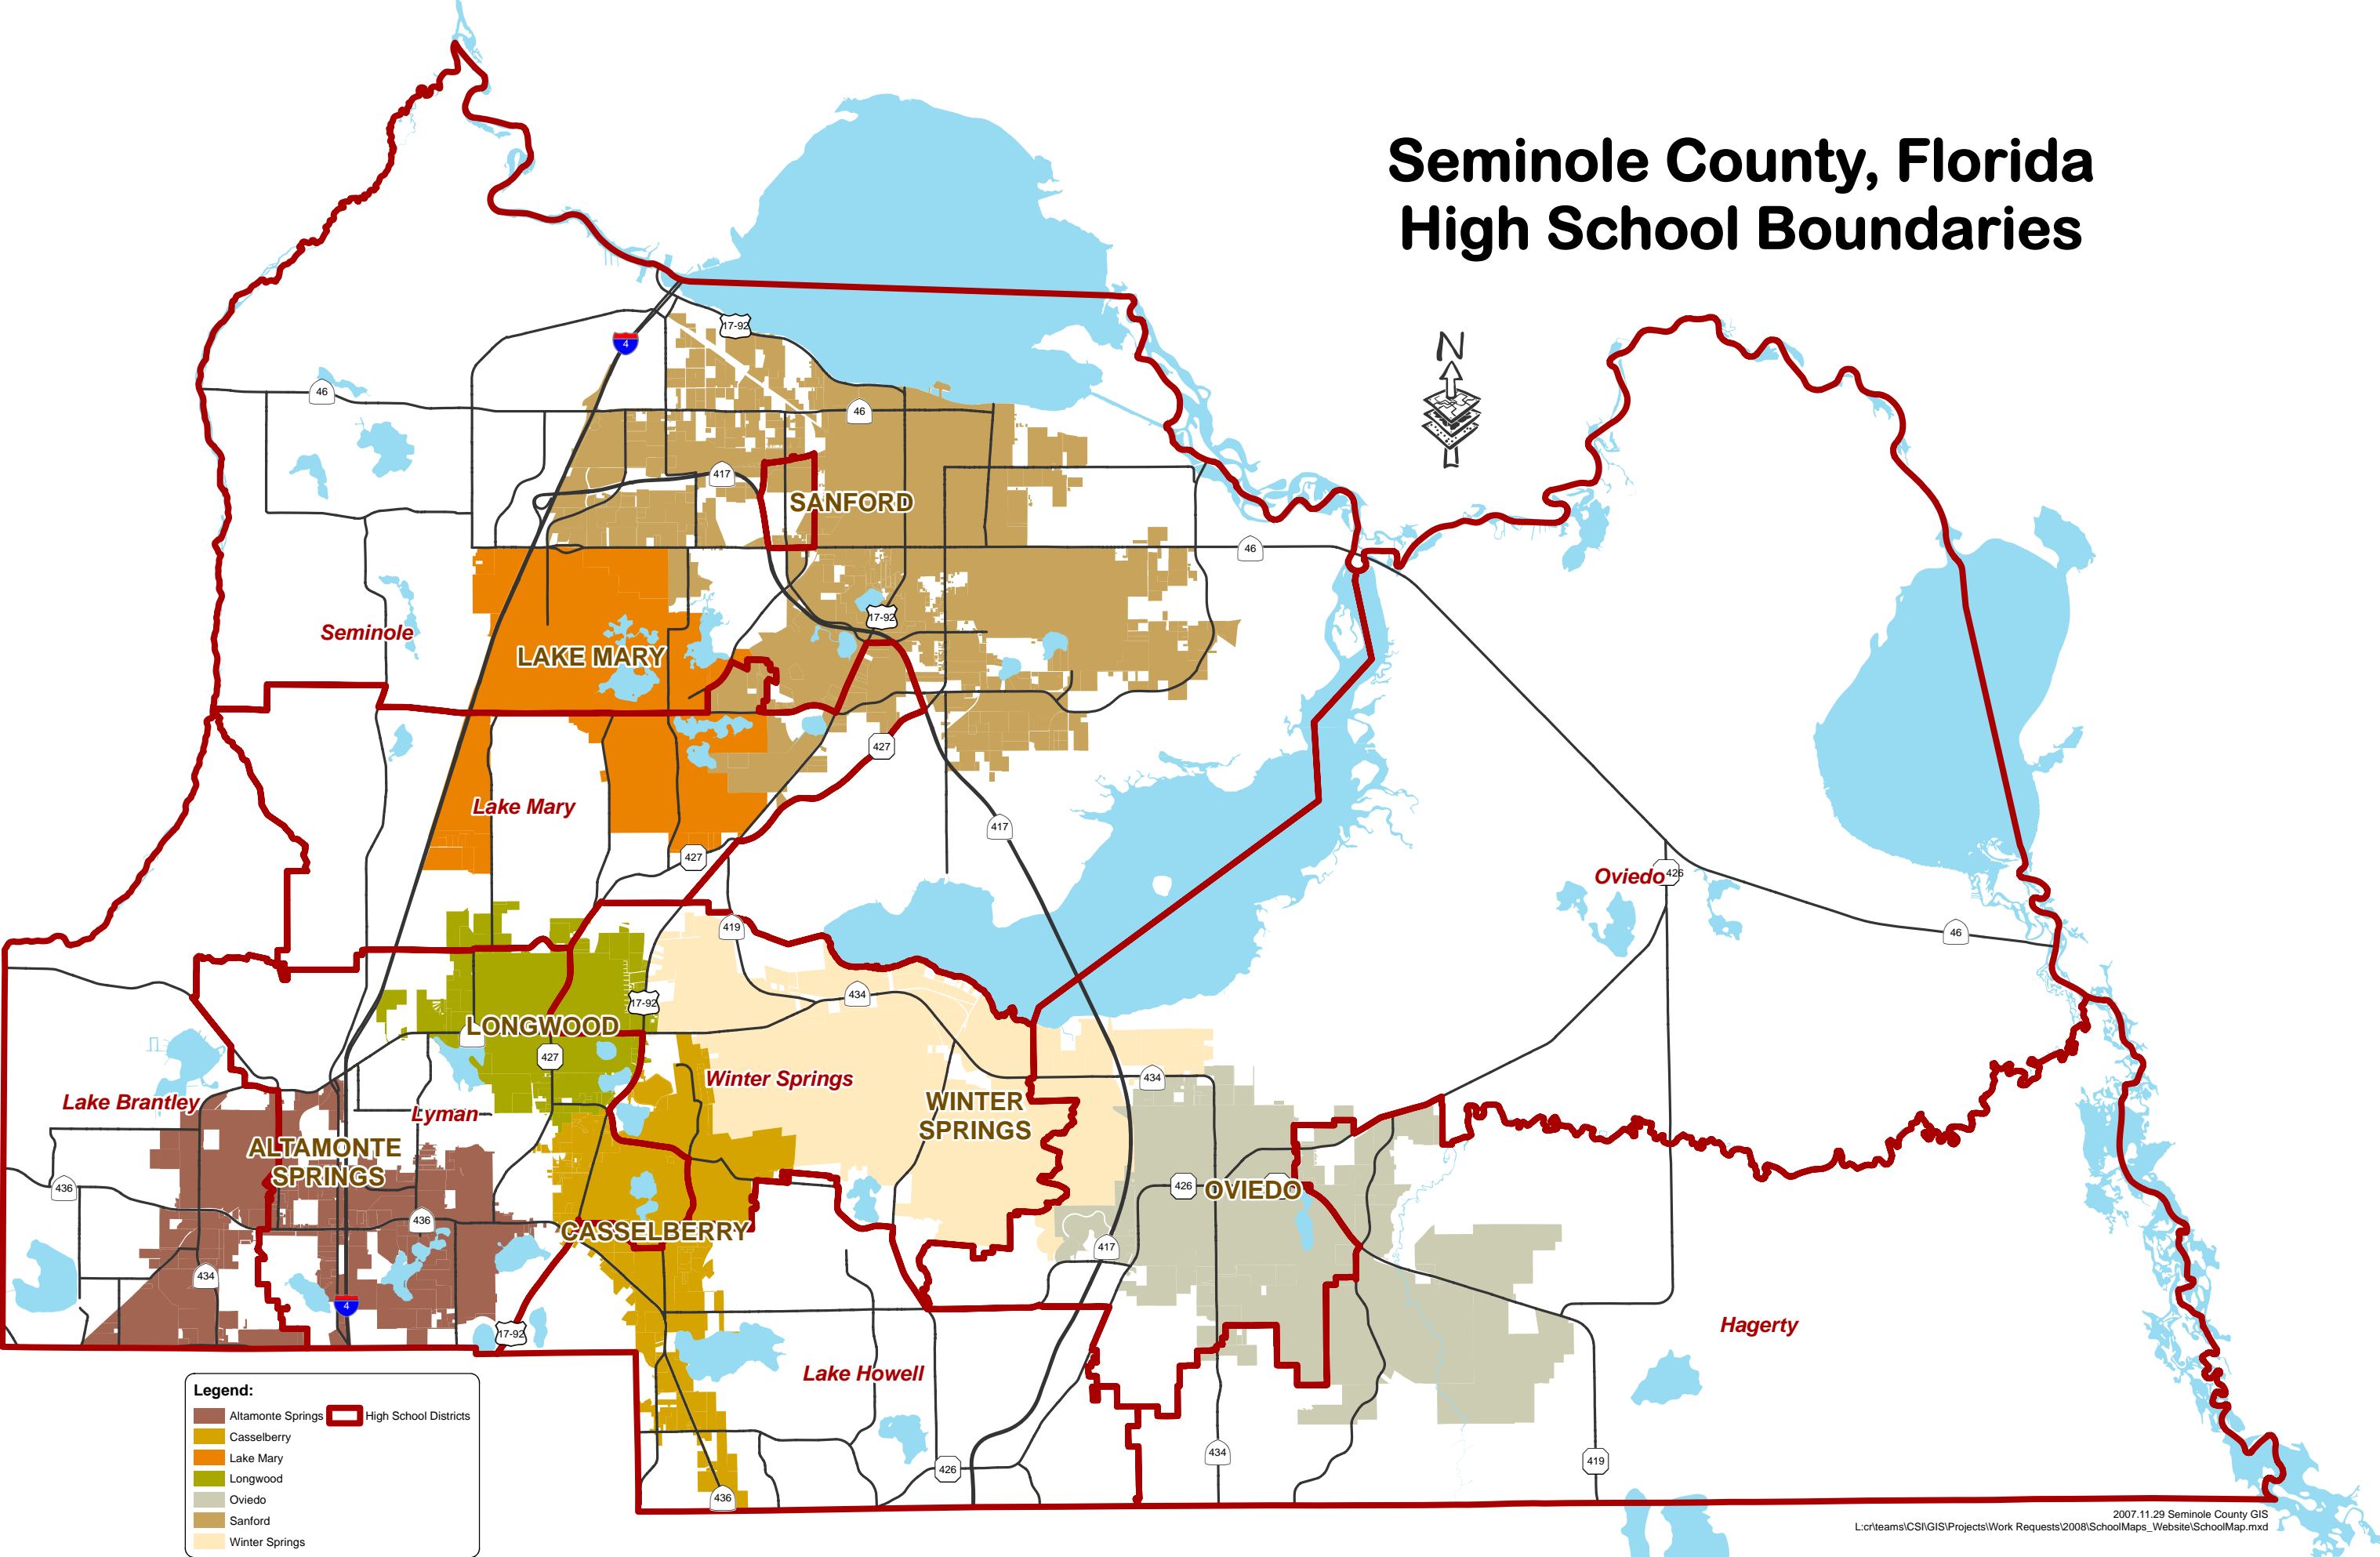

Seminole County, Florida High School Boundaries

Legend:

- Altamonte Springs
- Casselberry
- Lake Mary
- Longwood
- Oviedo
- Sanford
- Winter Springs

High School Districts