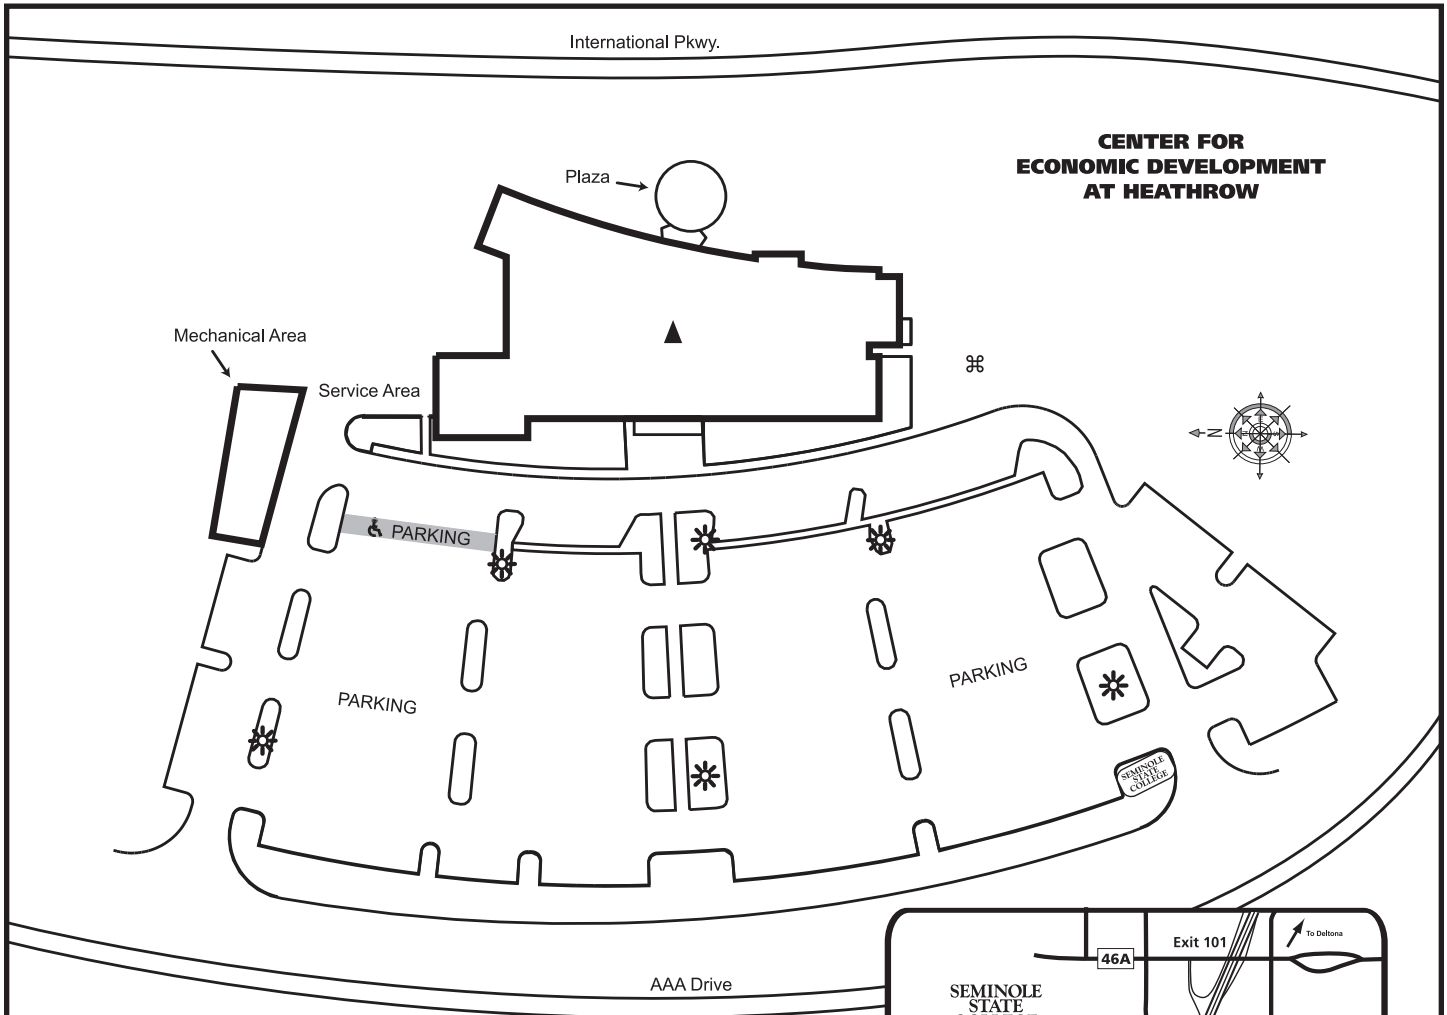

Center for Economic Development at Heathrow

SEMINOLE STATE COLLEGE
OF FLORIDA
**Center for Economic Development
at Heathrow**

1055 AAA Drive, Heathrow, FL 32746
407.708.4400 | seminolestate.edu
A Diverse Learning Community | An Equal Access/Equal Opportunity College