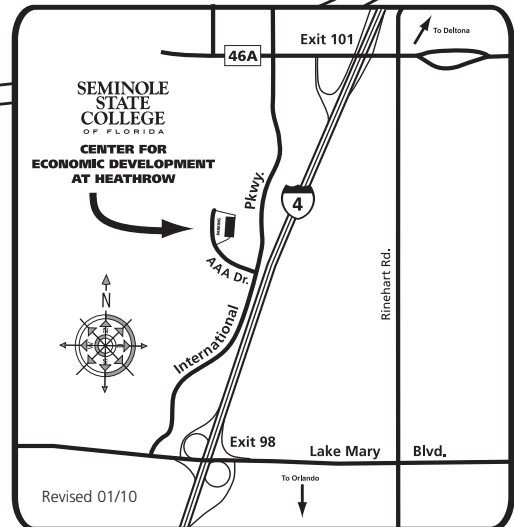

Center for Economic Development at Heathrow

SEMINOLE STATE COLLEGE
OF FLORIDA
**Center for Economic Development
at Heathrow**

1055 AAA Drive, Heathrow, FL 32746
407.708.4400 | seminolestate.edu
A Diverse Learning Community | An Equal Access/Equal Opportunity College

Third Floor

- Classrooms
- Digital Media and Construction
- EPI Classrooms
- Faculty Offices (rooms numbered in 300s)
- Emergency Phones** ...✱
- Security** ..407.708.4410

From 46A: Turn south onto International Pkwy. Turn right onto AAA Drive and then turn right into the parking lot of the Campus.

From Lake Mary Blvd.: Turn north onto International Pkwy. Turn left onto AAA Drive and then turn right into the parking lot of the Campus.

From I-4: Exit at Lake Mary Blvd. (exit 98). Travel west on Lake Mary Blvd. and turn right onto International Pkwy. Turn left at AAA Drive and then turn right into the Campus parking lot.