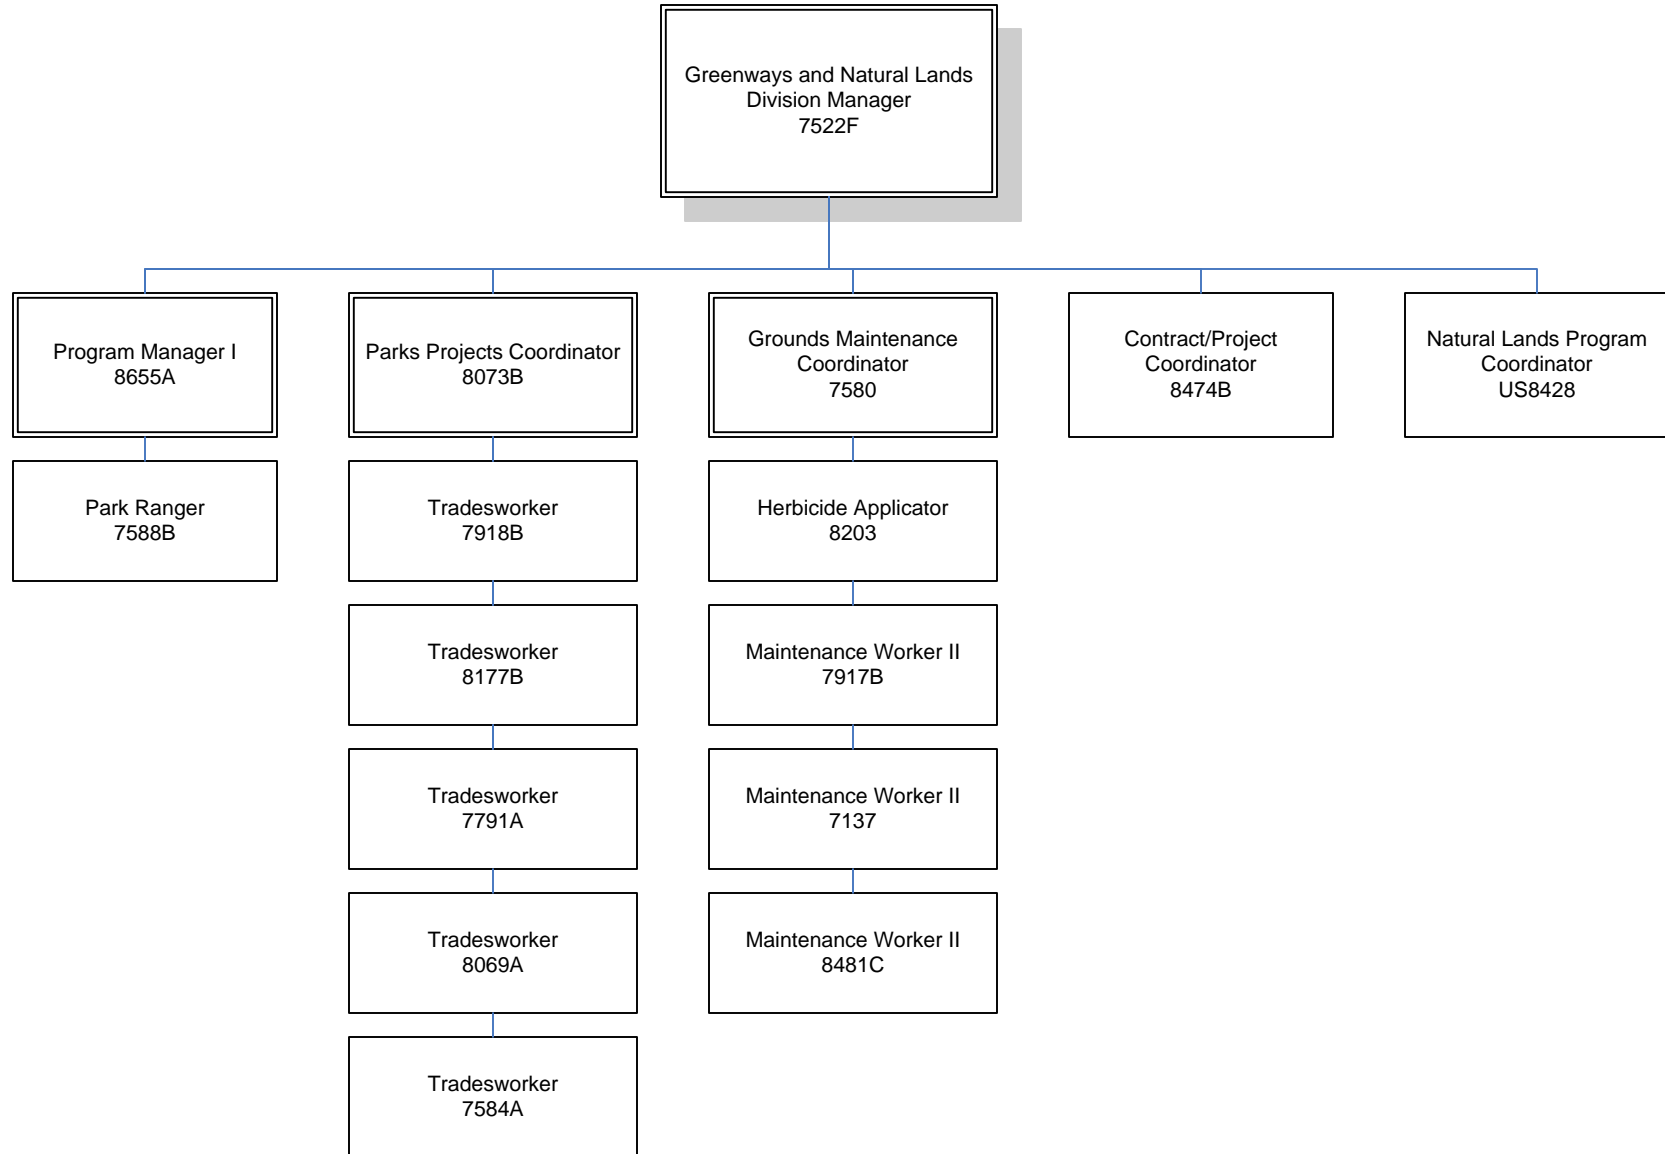

Seminole County/BCC
Leisure Services Department
Business Office
FY 2010-11

Seminole County/BCC
Leisure Services Department
Extension Services Division
FY 2010-11

Seminole County/BCC
Leisure Services Department
Greenways and Natural Lands
FY 2010-11

Seminole County/BCC
Leisure Services Department
Parks and Recreation Division
 FY 2010-11

Seminole County/BCC
Leisure Services Department
Tourism Development Division
FY 2010-11

Seminole County/BCC
Leisure Services Department
Library Services Division – Business Office
FY 2010-11

Seminole County/BCC
Leisure Services Department
Library Services Division – Central Branch
FY 2010-11

Seminole County/BCC
Leisure Services Department
Library Services Division – East Branch
FY 2010-11

Seminole County/BCC
Leisure Services Department
Library Services Division – North Branch
FY 2010-11