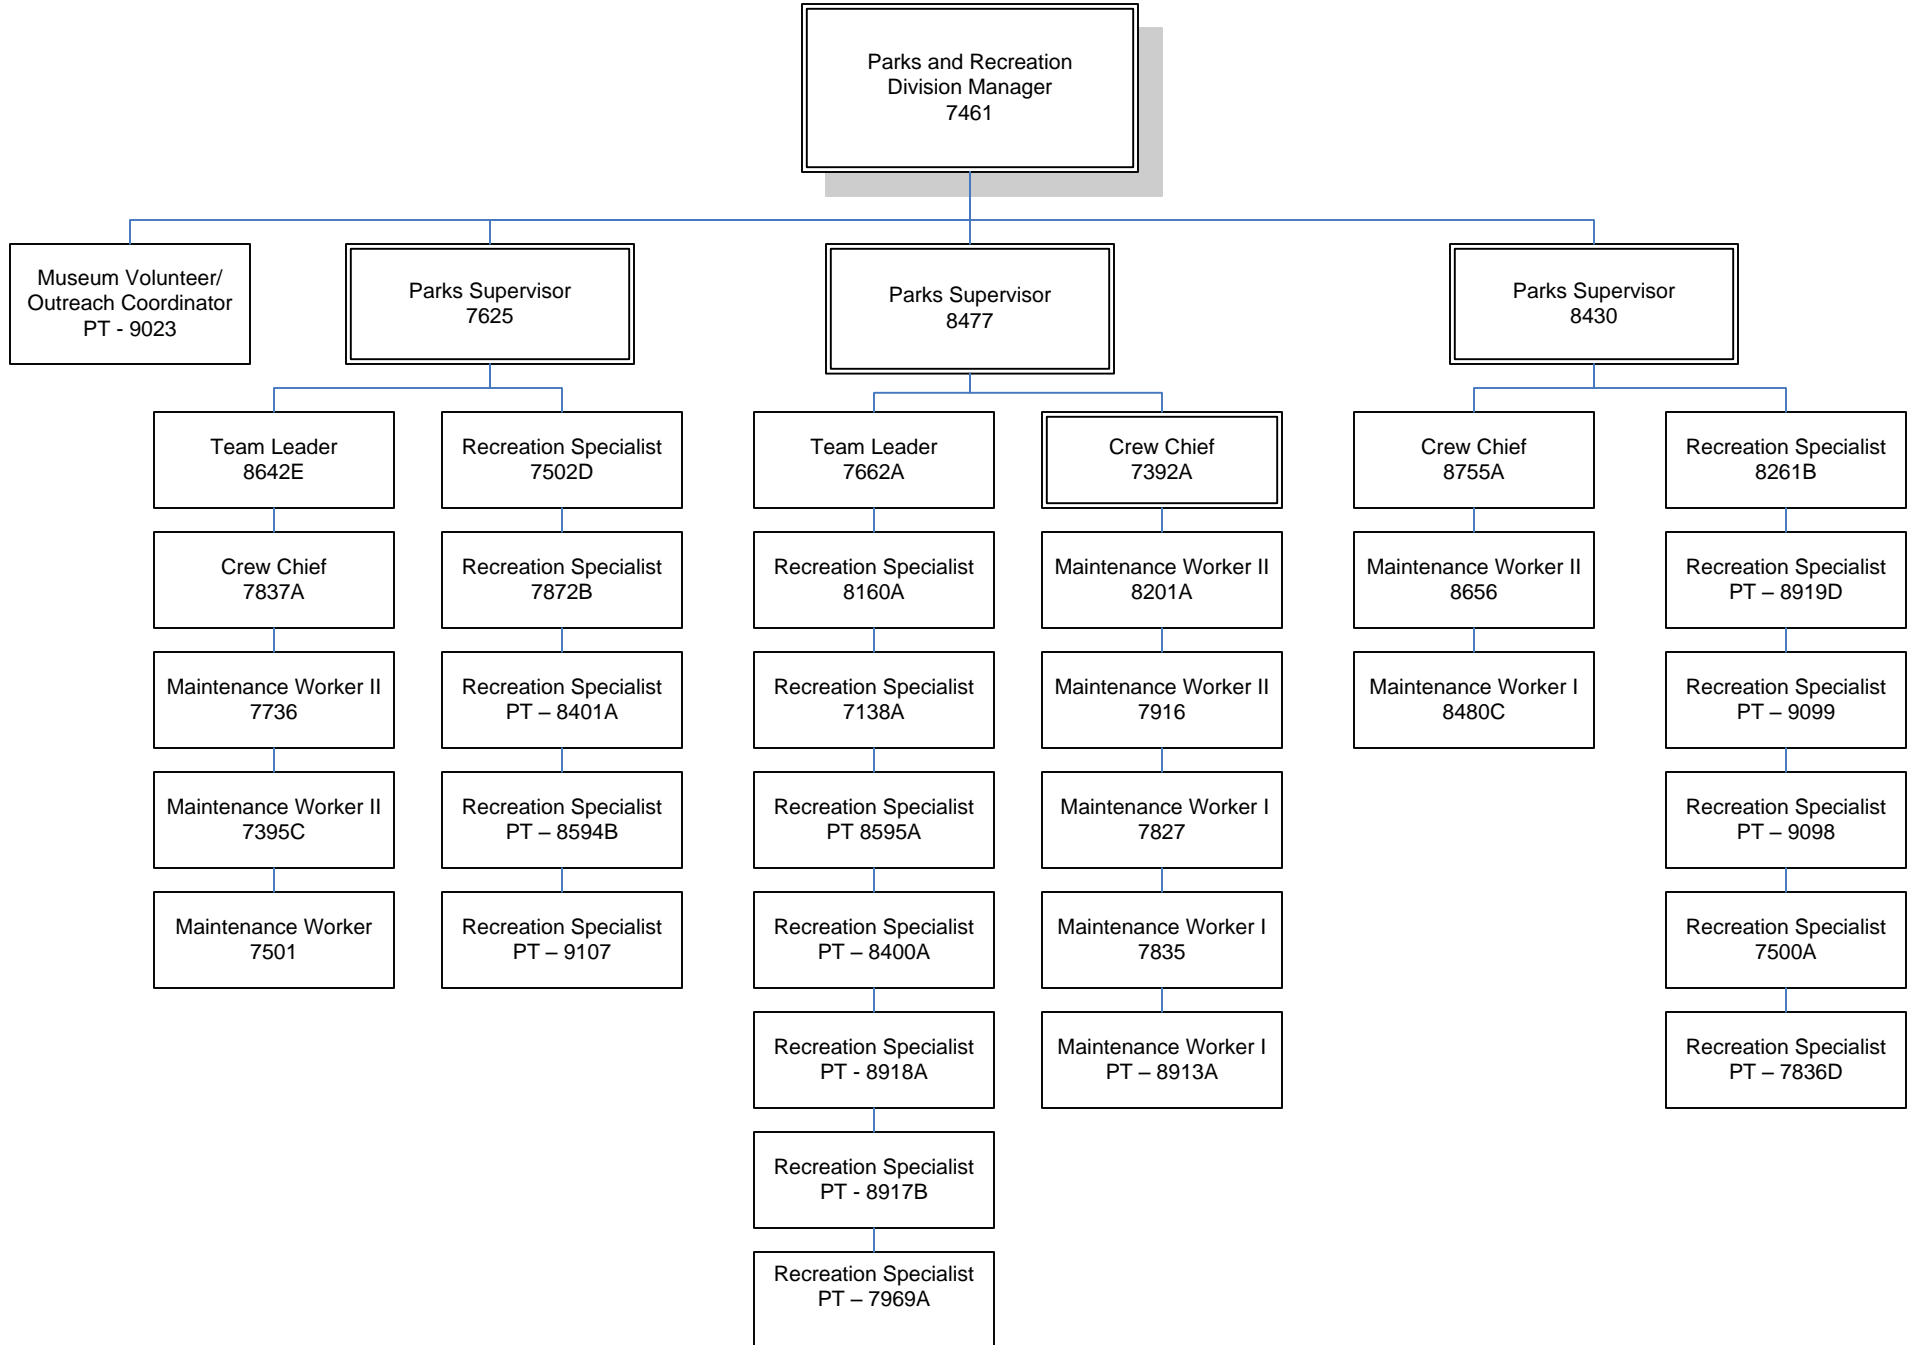

Seminole County/BCC
Leisure Services Department
Business Office
FY 2010-11

Seminole County/BCC
Leisure Services Department
Extension Services Division
FY 2010-11

Seminole County/BCC
Leisure Services Department
Greenways and Natural Lands
FY 2010-11

Seminole County/BCC
Leisure Services Department
Parks and Recreation Division
 FY 2010-11

Seminole County/BCC
Leisure Services Department
Tourism Development Division
FY 2010-11

Seminole County/BCC
Leisure Services Department
Library Services Division – Business Office
FY 2010-11

Seminole County/BCC
Leisure Services Department
Library Services Division – Central Branch
FY 2010-11

Seminole County/BCC
Leisure Services Department
Library Services Division – East Branch
FY 2010-11

Seminole County/BCC
Leisure Services Department
Library Services Division – North Branch
FY 2010-11

Seminole County/BCC
Leisure Services Department
Library Services Division – Northwest Branch
FY 2010-11

Seminole County/BCC
Leisure Services Department
Library Services Division – West Branch
FY 2010-11