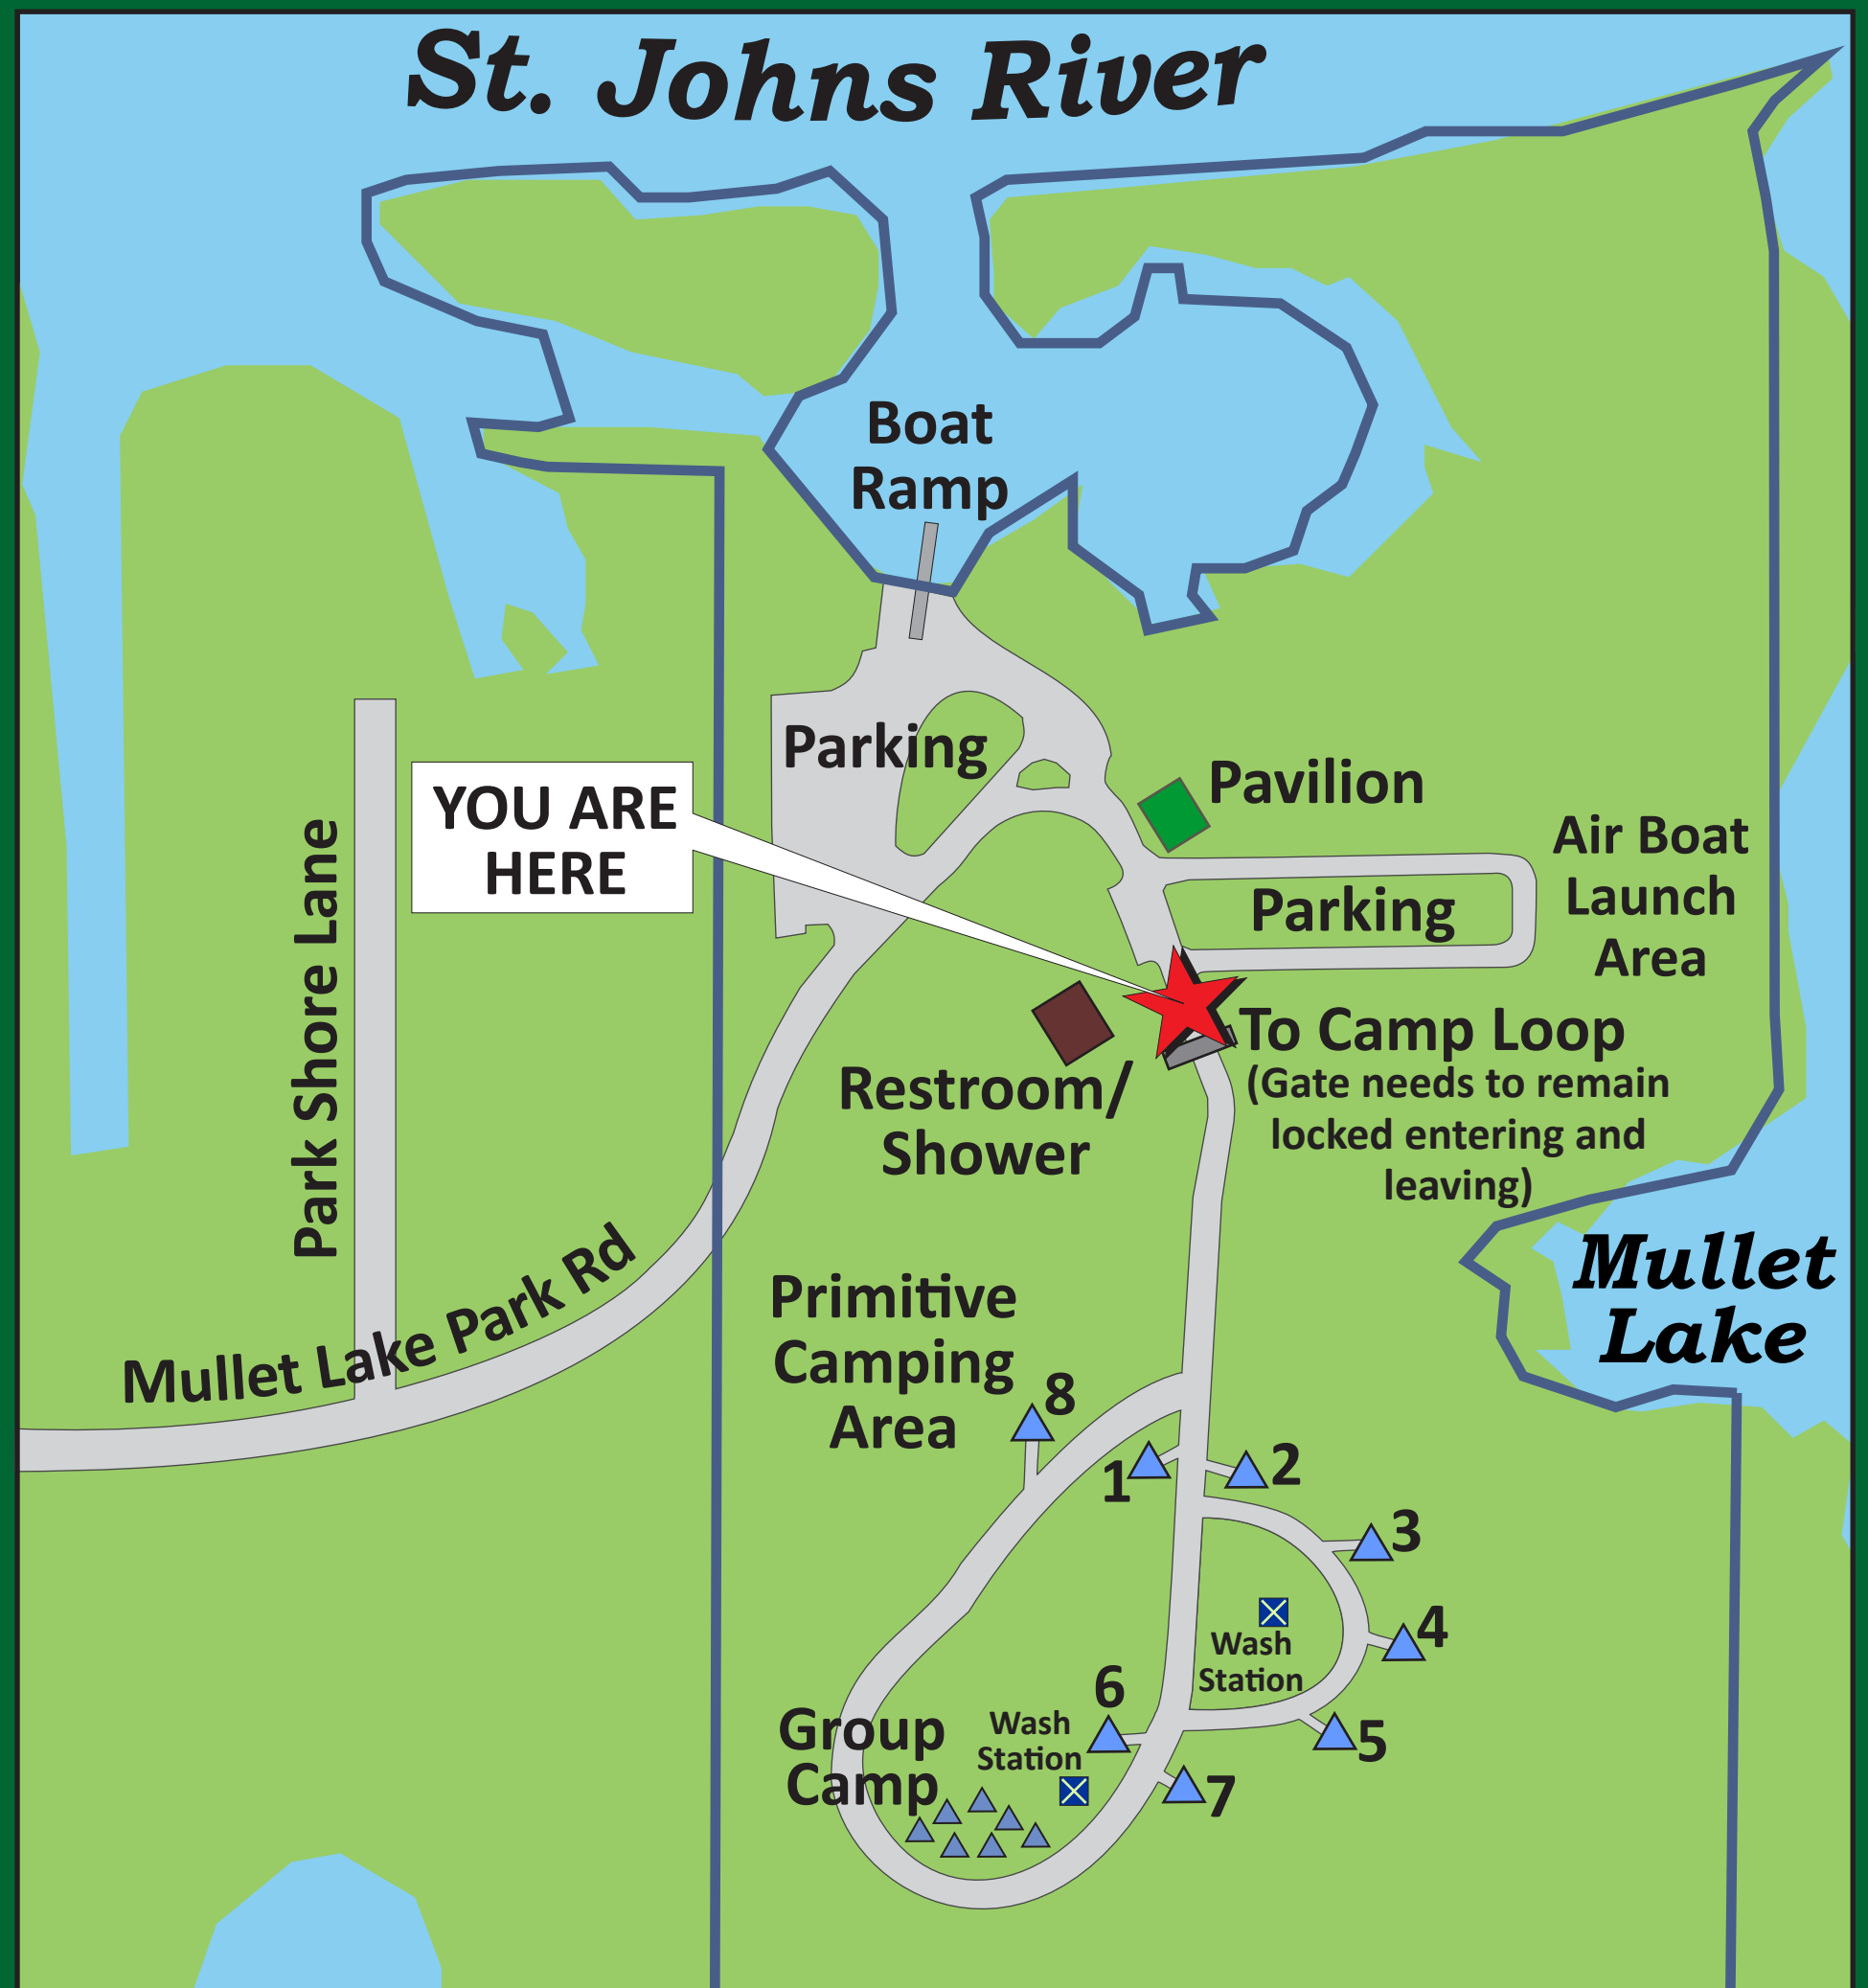

Mullet Lake Park

2368 Mullet Lake Park Road, Geneva

Park Hours: 24 Hours a Day, 7 Days a Week

PARK FACILITY MAP

Camping by permit only

One vehicle allowed per campsite

For camping information, call 407-665-2180 or visit www.seminolecountyfl.gov

PARK RULES

Please Remember...

- Pets Are Allowed on Leash
- Please Keep Your Park Clean
- Park in Designated Areas Only
- Profanity and Fighting Are Prohibited
- Alcoholic Beverages Prohibited
- Fireworks Prohibited
- Soliciting or Loitering Prohibited
- Loud Noise, Music, and Public Address Systems Prohibited Without Permit

Persons who enter this County facility are subject to the provisions of the Seminole County Code and Related Rules.

Thank You and Enjoy Your Visit! • www.seminolecountyfl.gov