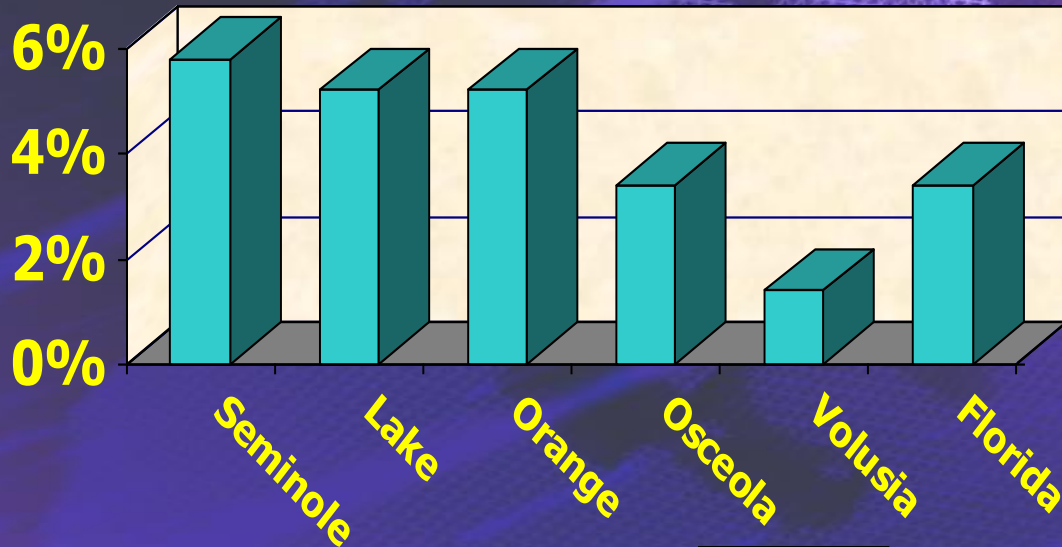

**SMALL
BUSINESS
FOCUS**

REDEVELOP

PARTNERSHIPS

Job Growth

5 Year Annual Average 1995-2000

Jobs & Wages

- € 9,000 new jobs created
- € Average wage was \$39,000
- € Unemployment for Seminole County is 4.5% compared to the of 5.1%
- € First in the State of Florida with a median household income of \$48,413
- € Woods & Poole recognized Seminole County as a top 10 county for business climate