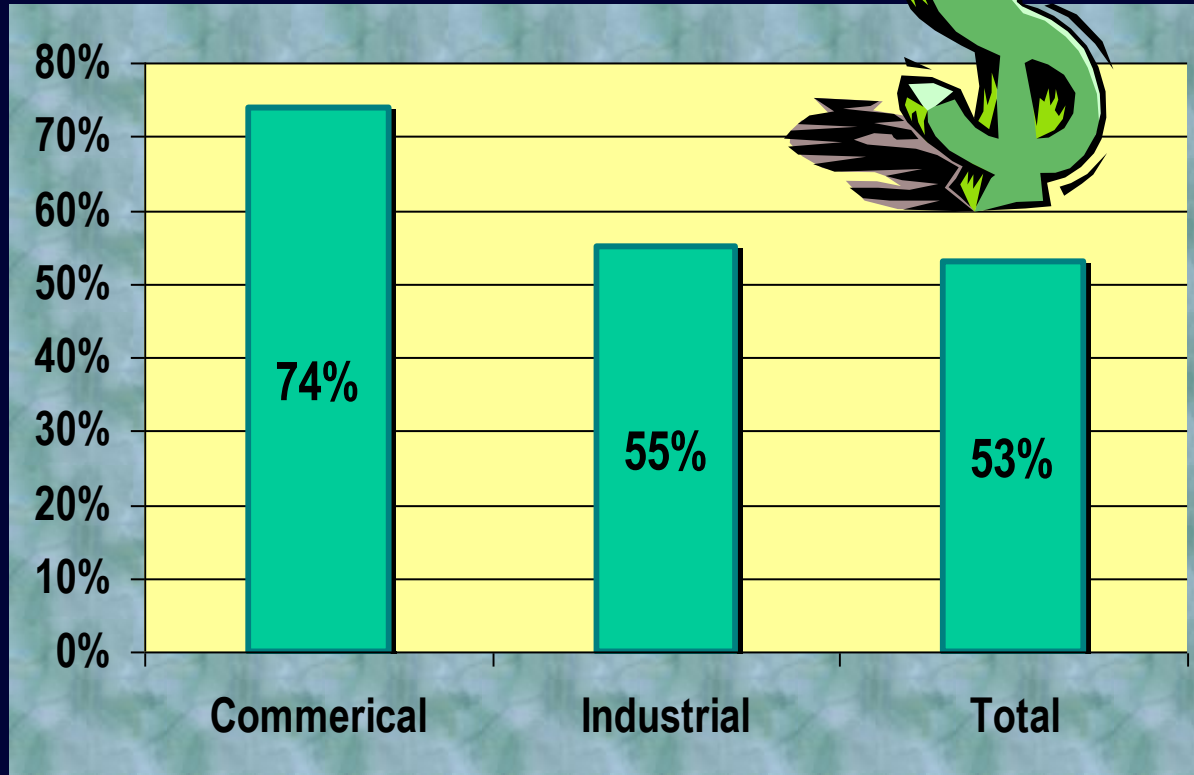

Ad Valorem Tax Revenue Increases

Growth from 1995 to 2001