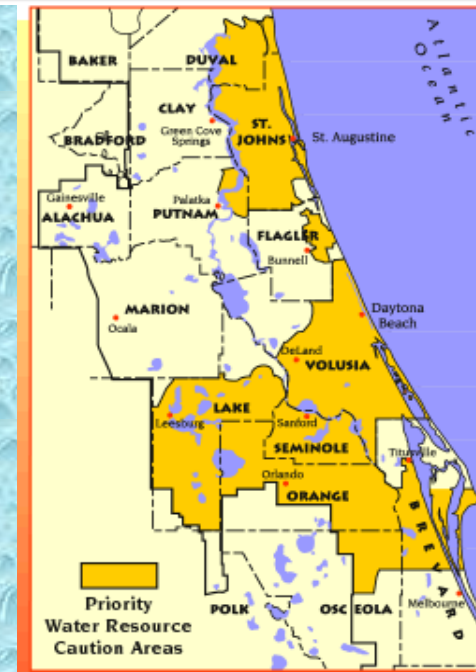

*Water*2020
Water for the future

Seminole County Watershed Atlas Quick Search
 GO

Helping communities make informed decisions by providing up-to-date information on our vital water resources.

THE ATLAS
EXPLORE the county's water resources

- **Research**
  DOCUMENTS and metadata for scientists
- **Management**
  DOCUMENTS on watershed management
- **Educational Tools**
  LEARN more about water resources

[About the Atlas](#) [Contact Us](#) [Help](#)

The data obtained from the Water Resource Atlas Data Base may be provisional and thus subject to revision.

Developed by: