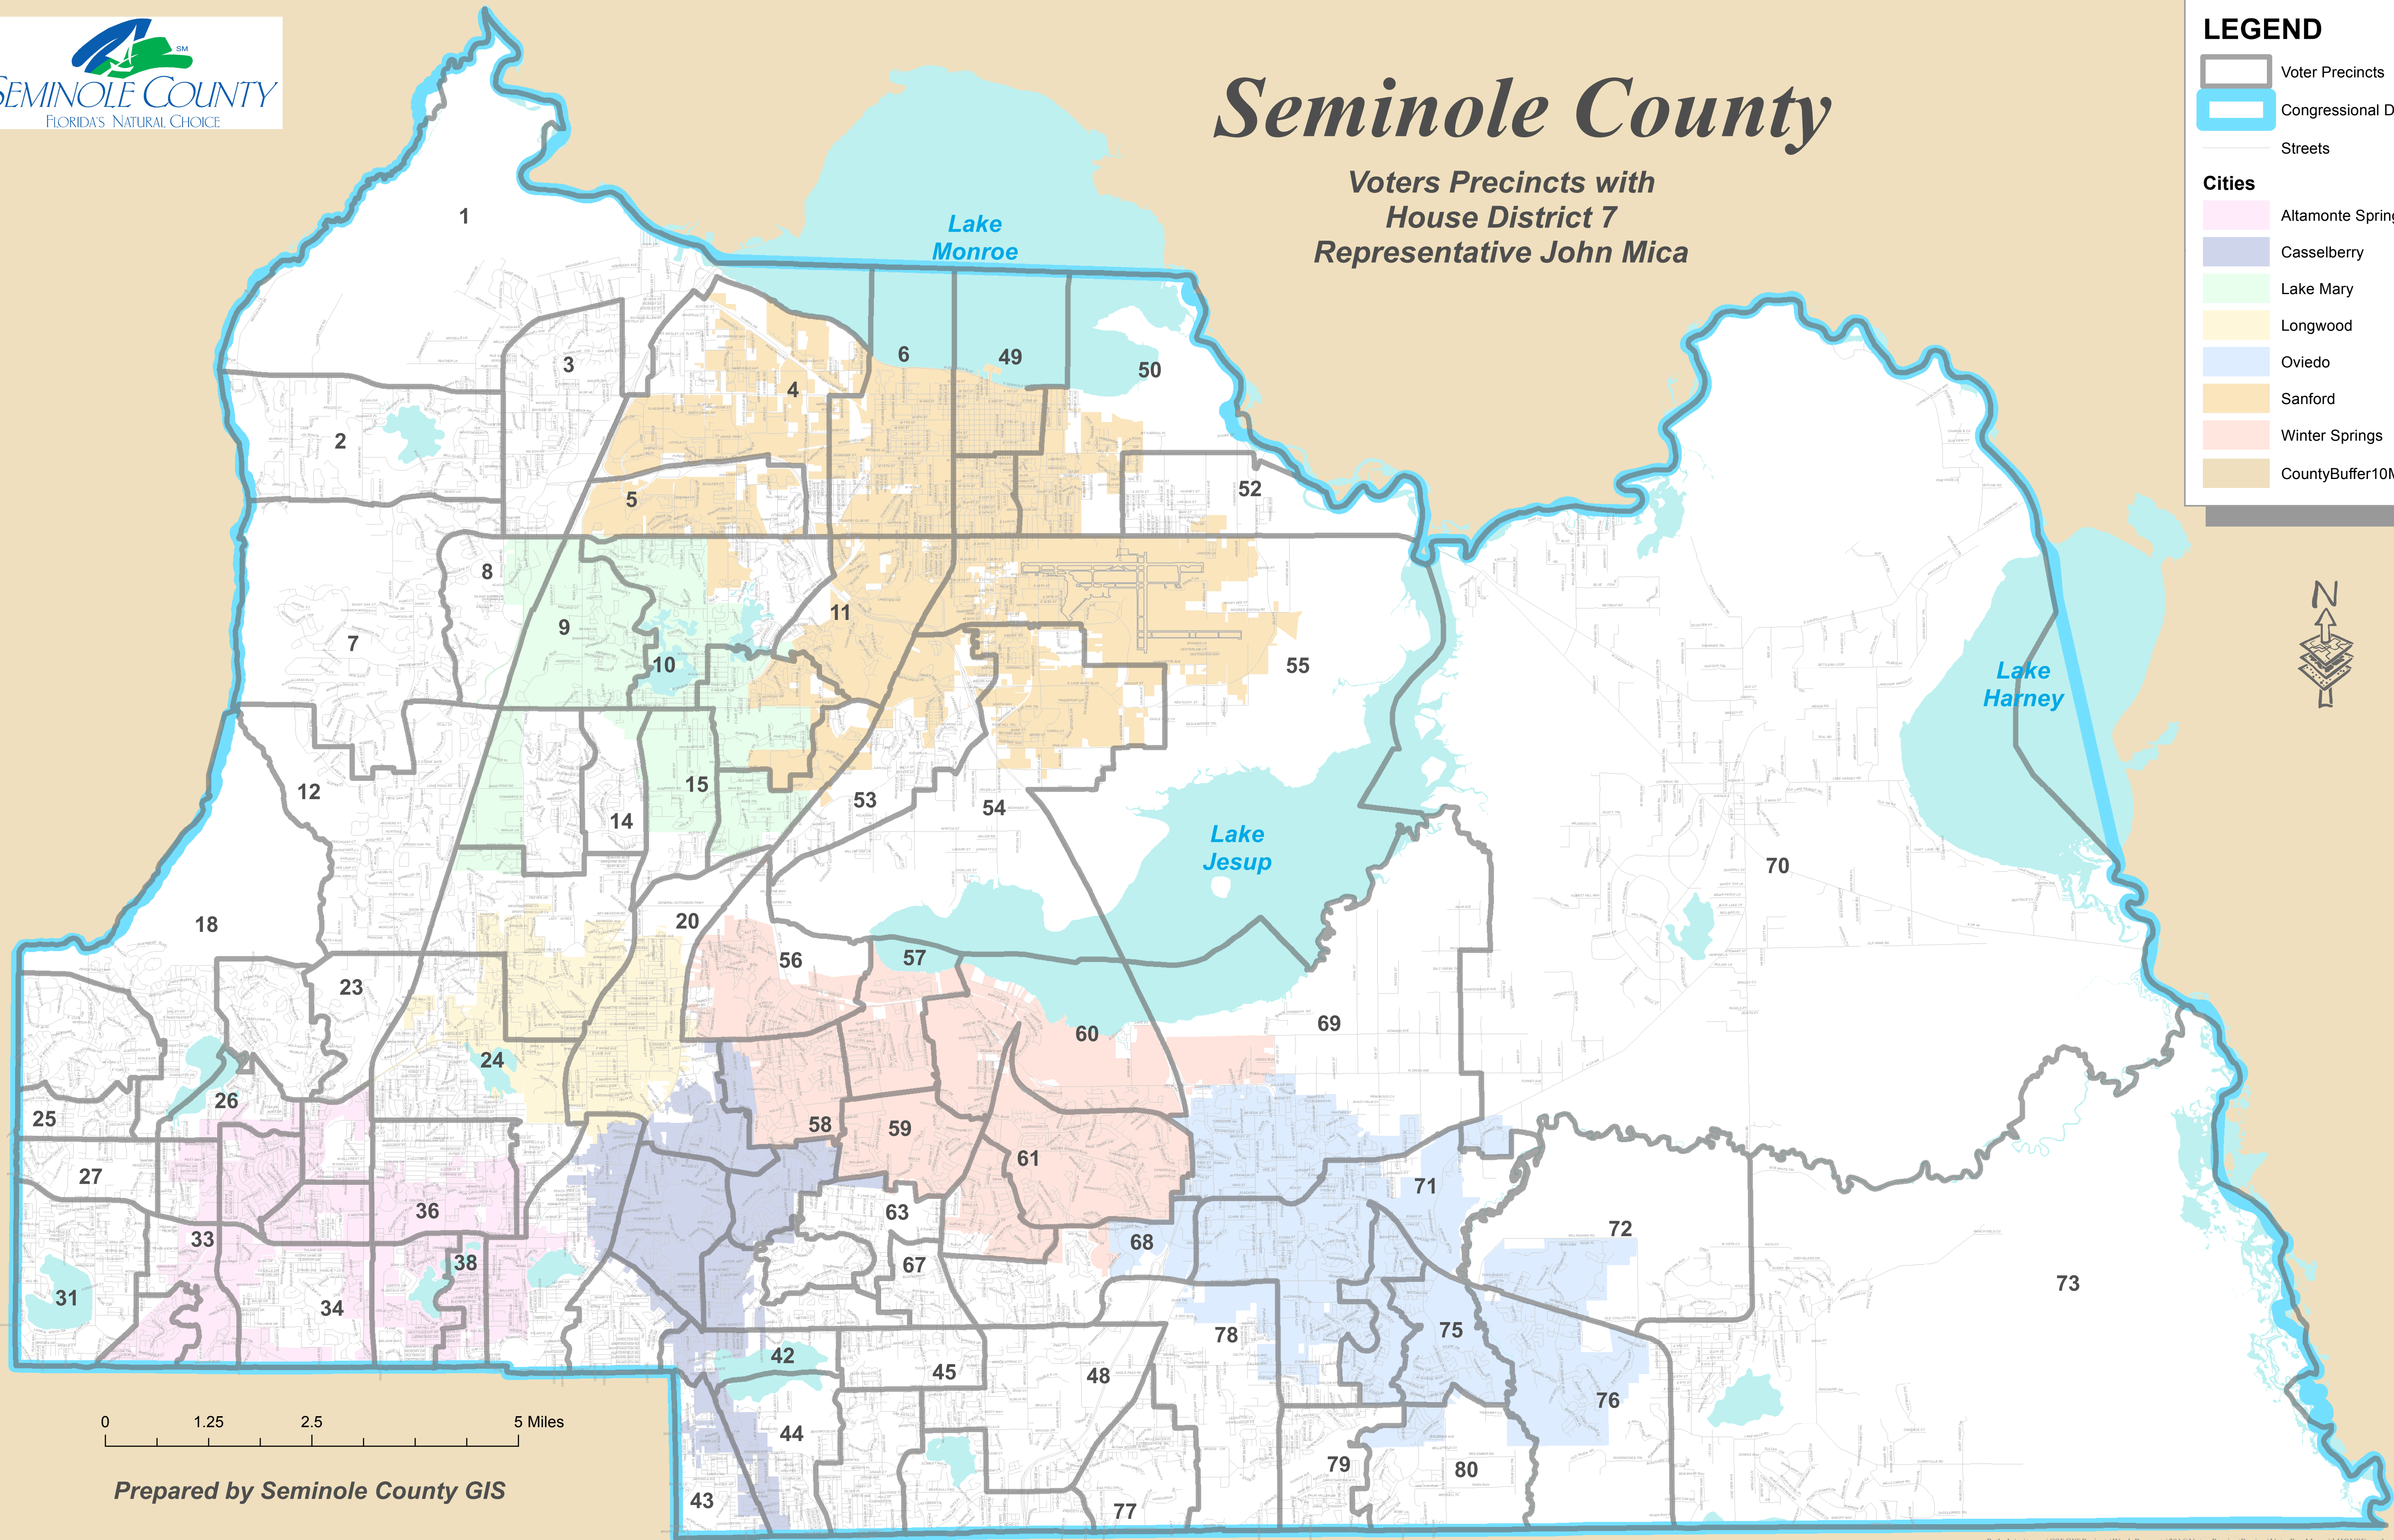

Seminole County

Voters Precincts with
House District 7
Representative John Mica

LEGEND

-  Voter Precincts
-  Congressional Districts
-  Streets

Cities

-  Altamonte Springs
-  Casselberry
-  Lake Mary
-  Longwood
-  Oviedo
-  Sanford
-  Winter Springs
-  CountyBuffer10Mile

0 1.25 2.5 5 Miles

Prepared by Seminole County GIS