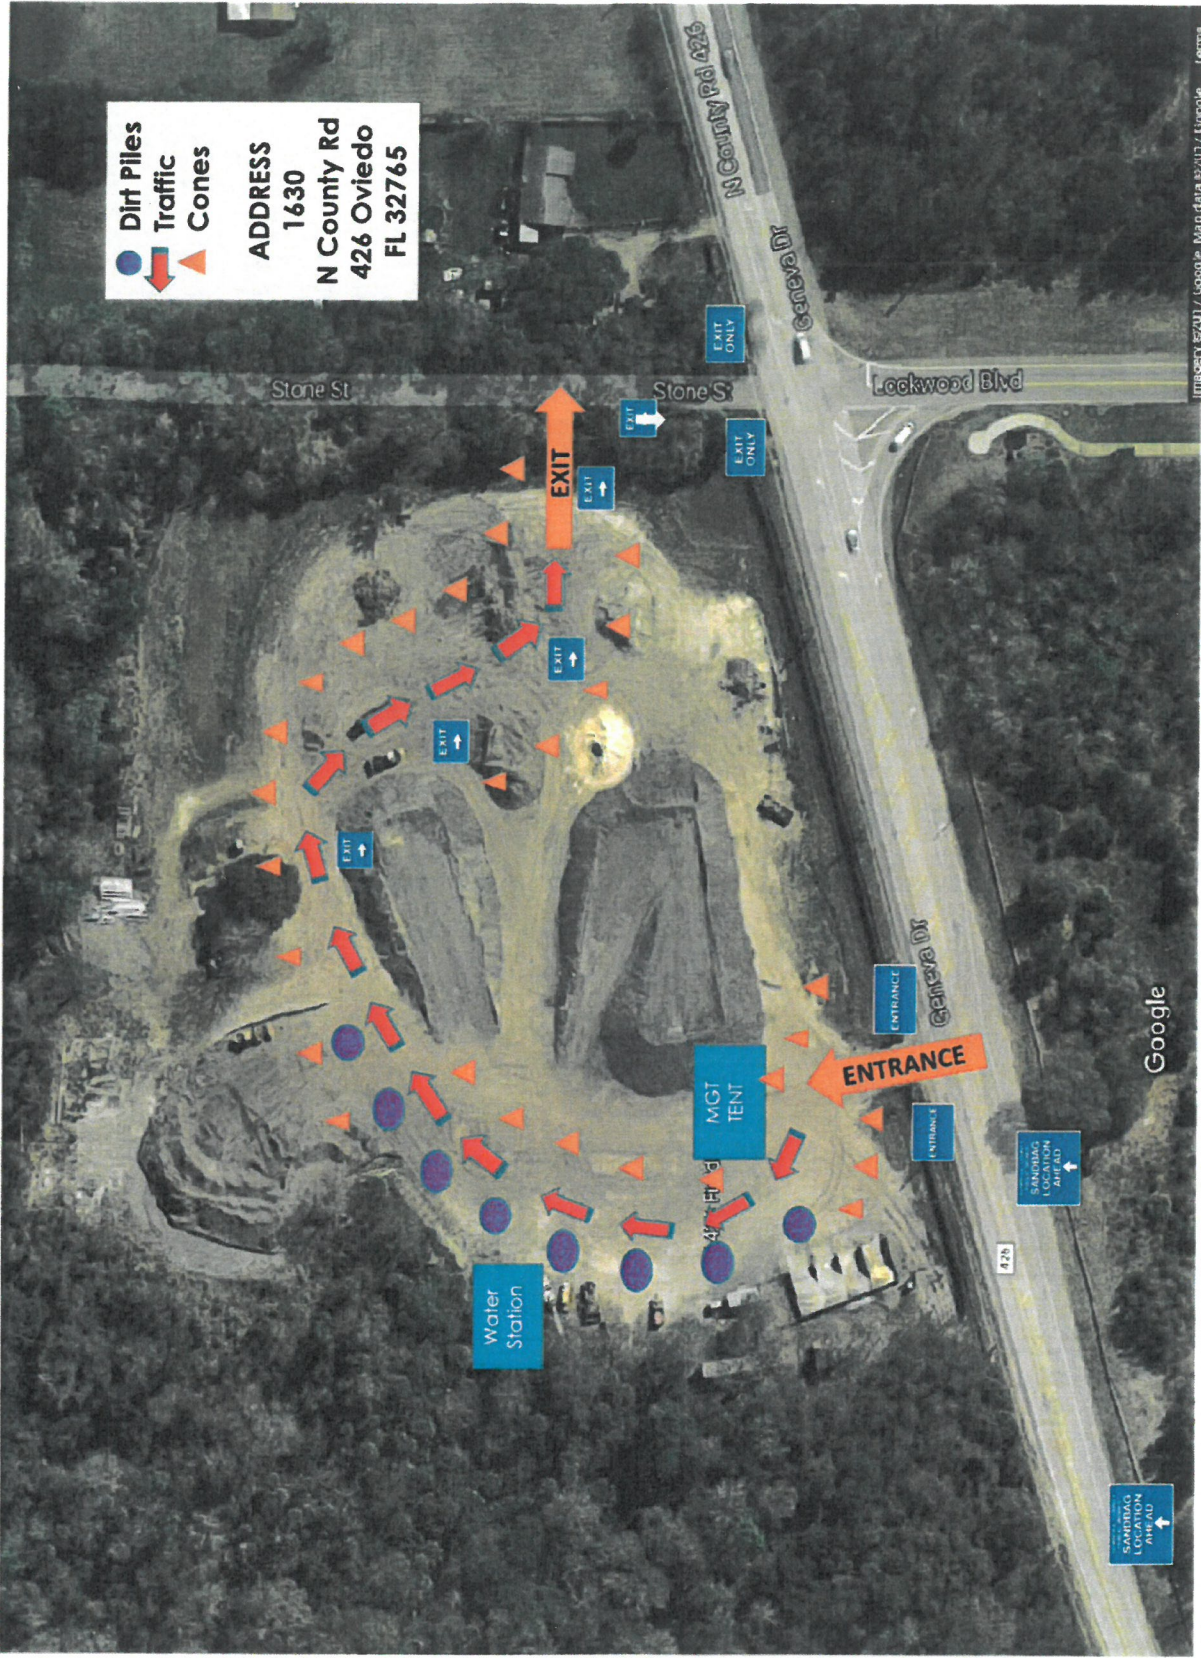

SEMINOLE COUNTY PUBLIC WORKS - ROADS-STORMWATER DIVISION N COUNTY RD 426 SANDBAG OPERATION

Google

© 2011 Google. All rights reserved.