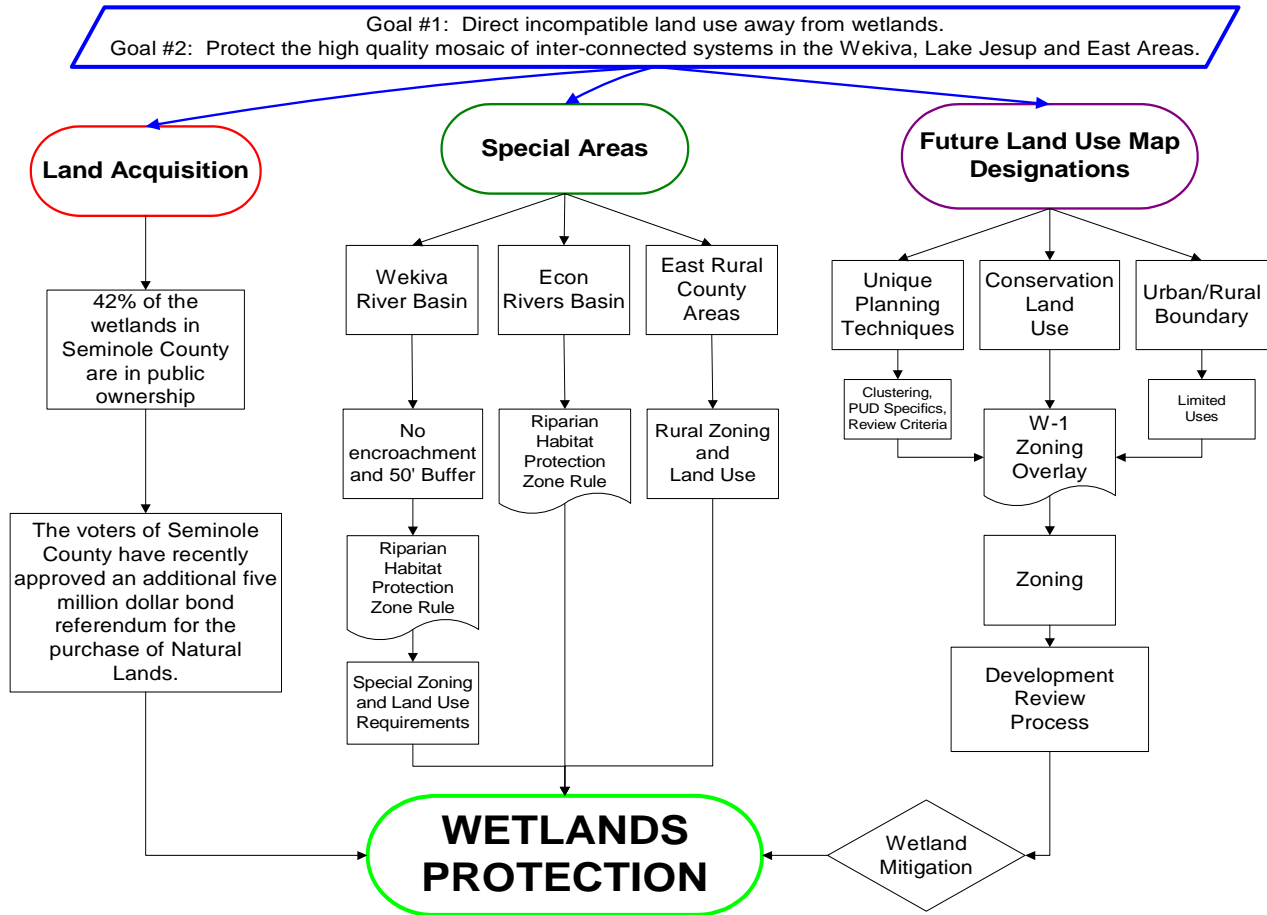

## **CONSERVATION EXHIBITS:**

- **Comprehensive Wetlands Management Program**
- **Econlockhatchee and Wekiva River Protection Areas and Wekiva Study Area**

**Seminole County Comprehensive Plan  
Exhibits**

Comprehensive Wetlands Management Program

Econlockhatchee and Wekiva River Protection Areas and Wekiva Study Area

LEGEND

- Urban/Rural Boundary
- Wekiva River Protection Area
- Econlockhatchee River Protection Area
- Wekiva Study Area Boundary