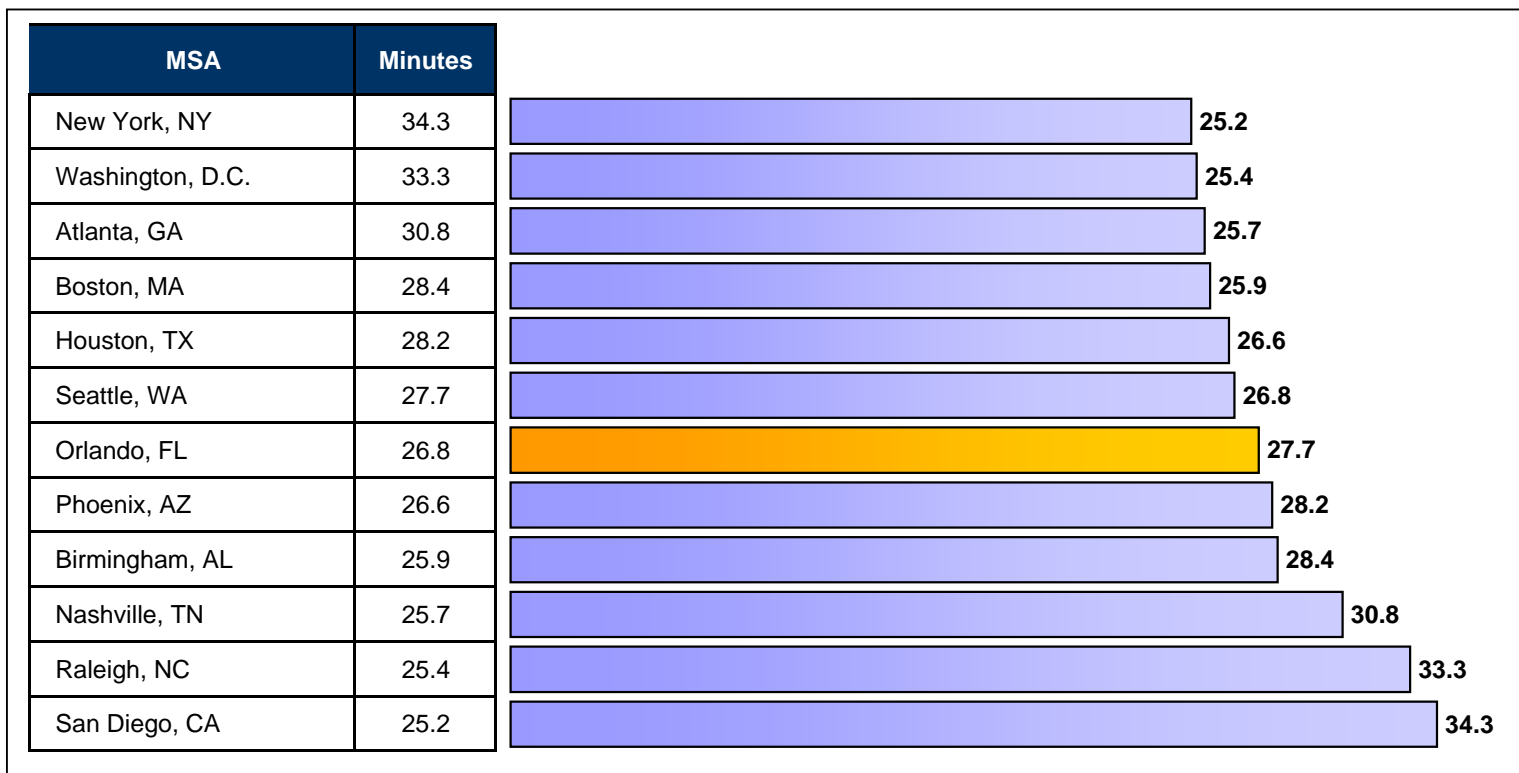

**Average Commute Time to Work**  
*By Minutes*

Source: [Census, American Community Survey 2007](#). Data released September 2008.

County	2007	2006	2005	2004	2003	2002	2001	2000
Orange County, FL	26.1	25.9	25.8	25.1	25.3	24.3	25.3	24.4
Seminole County, FL	25.8	25.4	26.5	25.2	25.6	28.1	25.2	24
Lake County, FL	27.9	27.4	27.7	26.8	N/A	N/A	N/A	N/A
Osceola County, FL	30.8	31.5	31	N/A	N/A	N/A	N/A	N/A