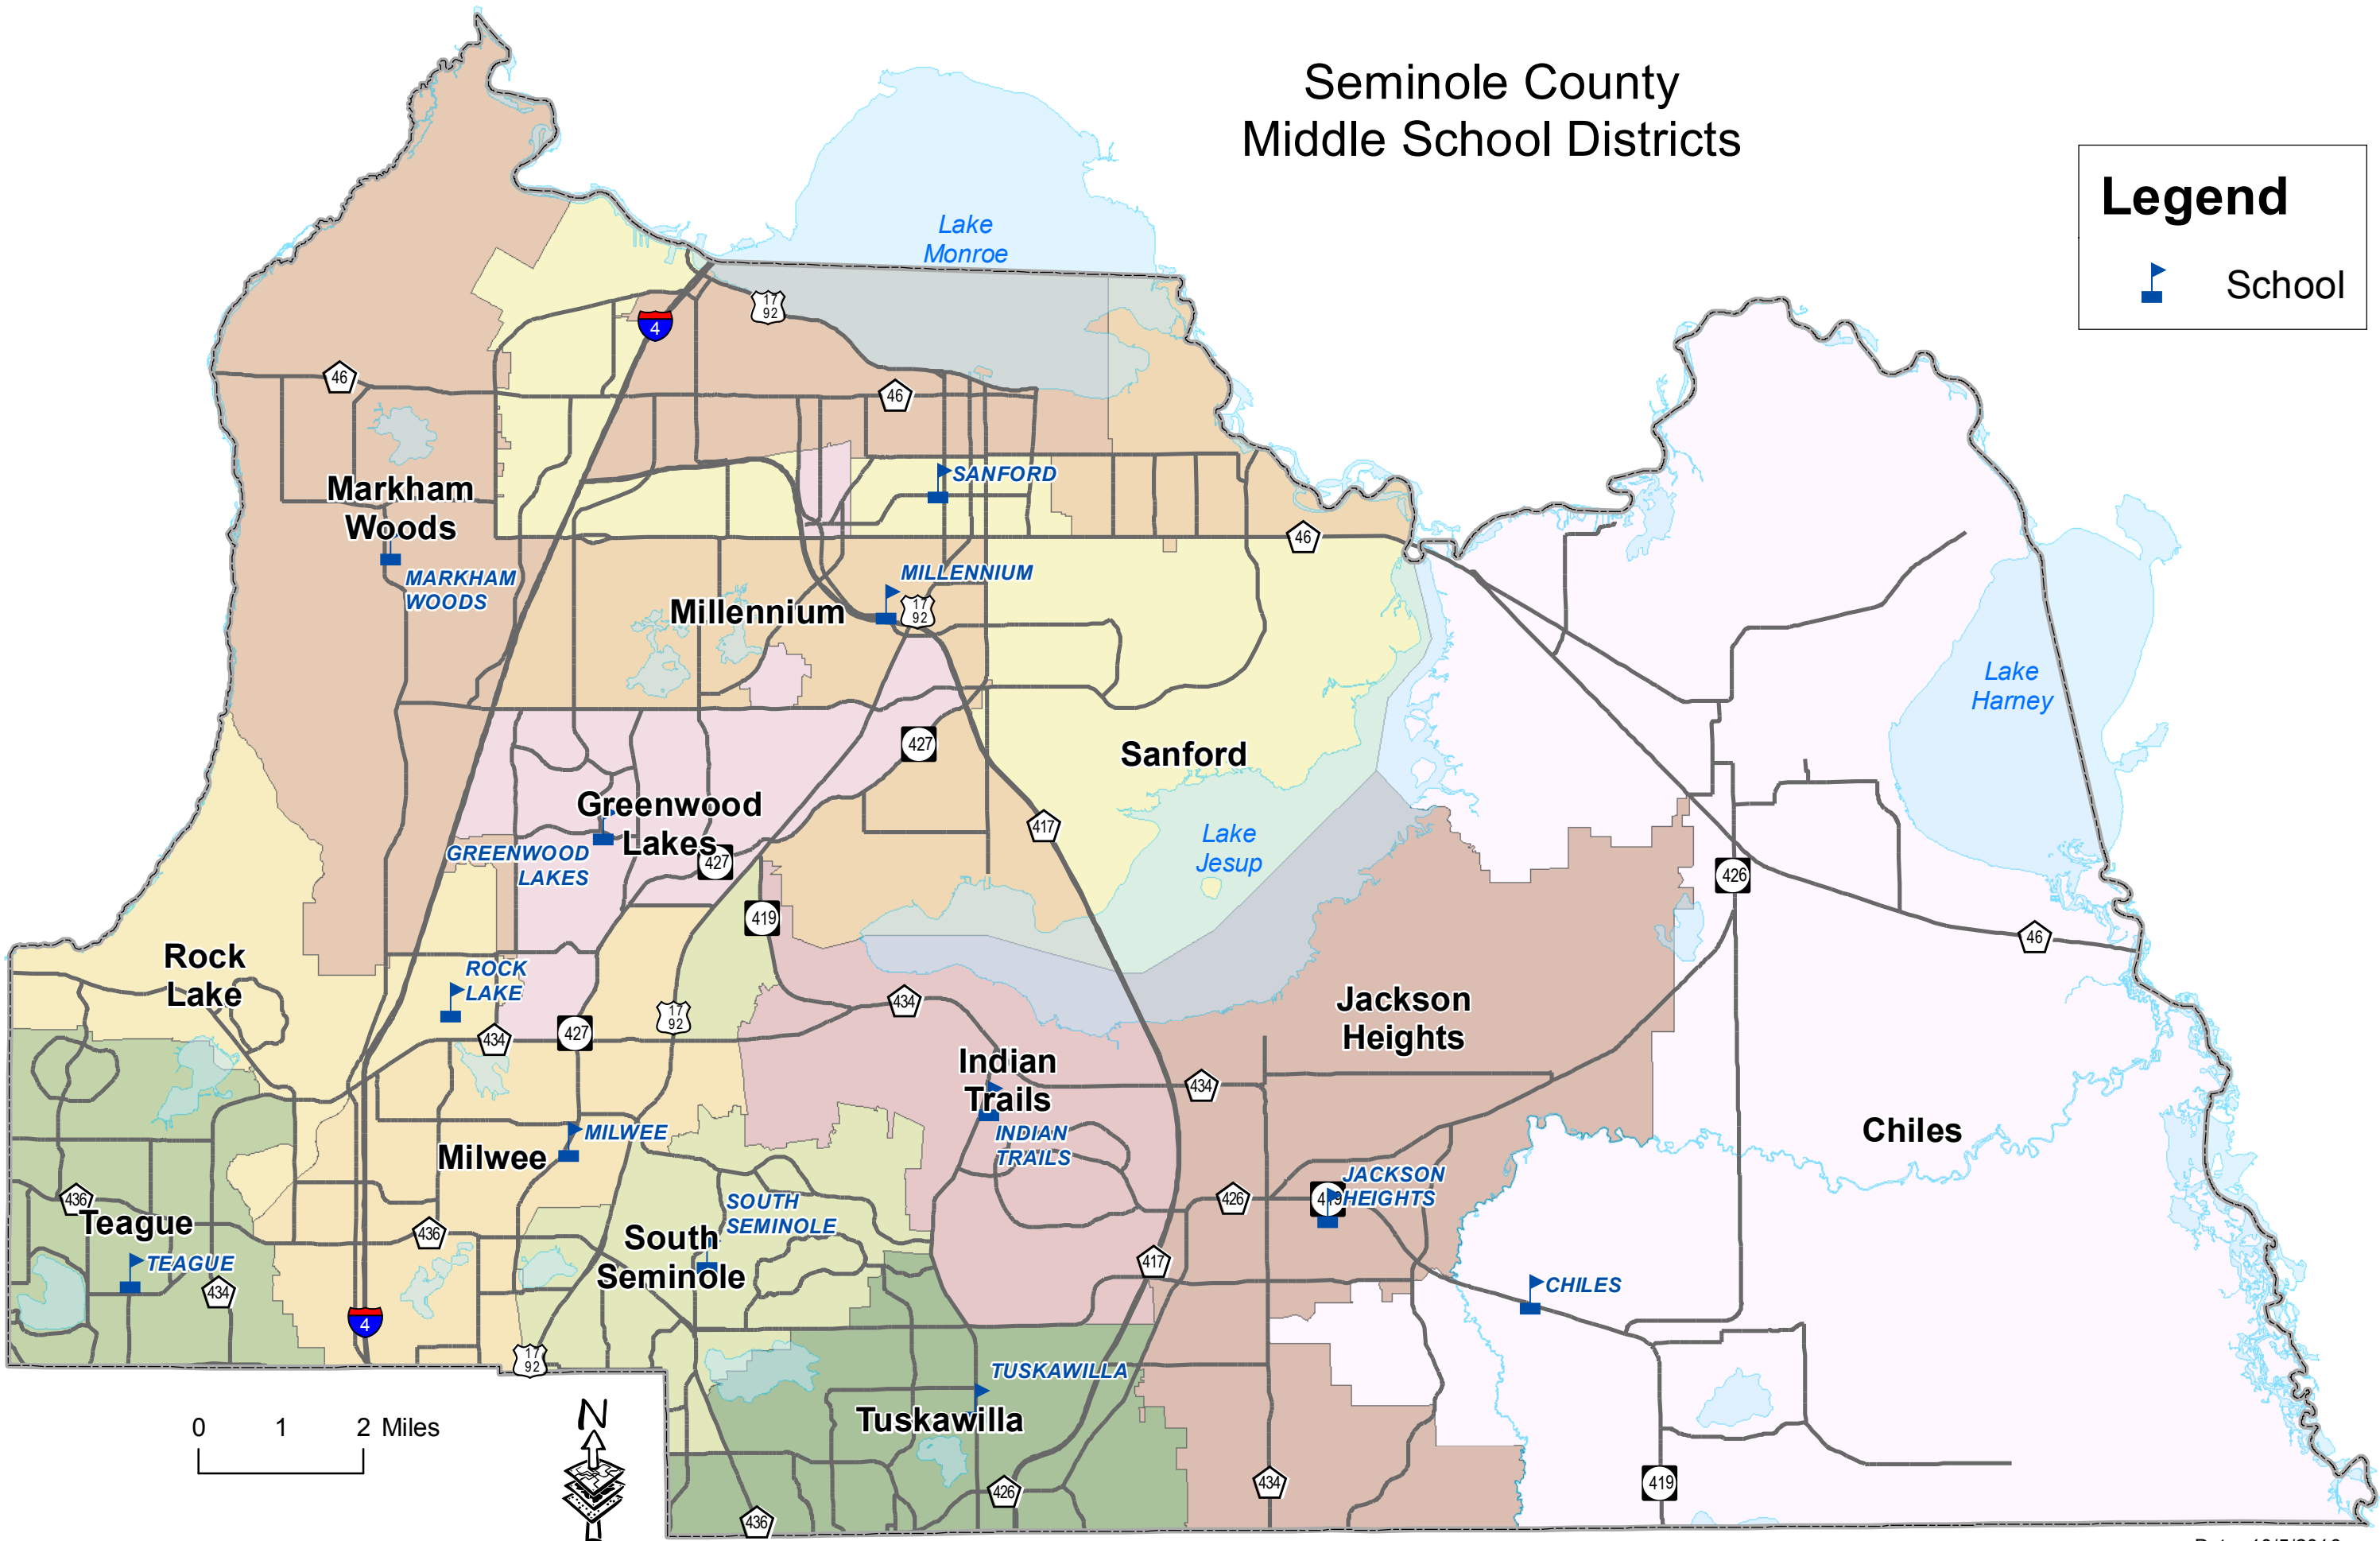

Seminole County Middle School Districts

Legend

 School

0 1 2 Miles